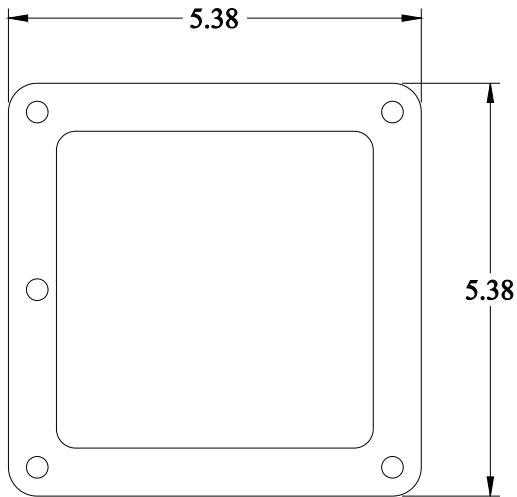

# PART No. 1487CK

for more information visit

[www.hammfg.com](http://www.hammfg.com)

Data subject to change without notice

Isometric drawing Not to Scale

**FRONT VIEW**

**SIDE VIEW**

**ISOMETRIC VIEW**