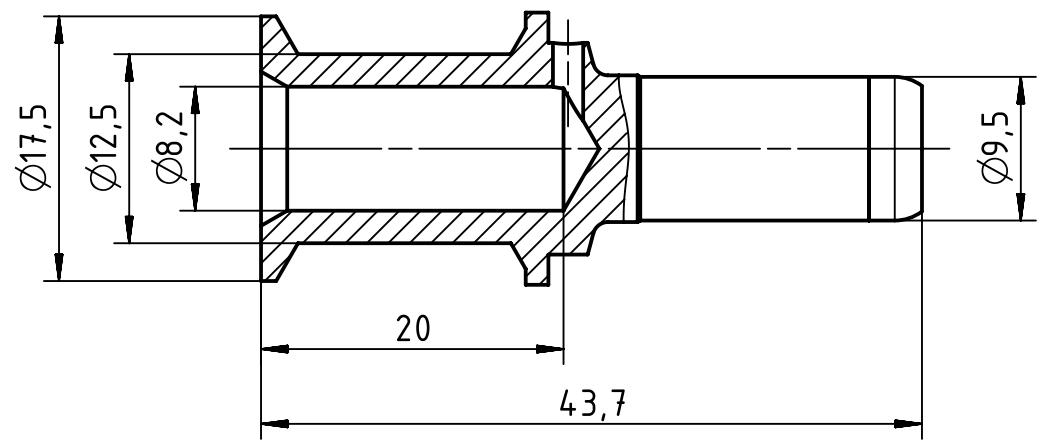

1 2 3 4 5 6

A

B

C

D

	All Dimensions in mm Original Size DIN A4		Scale 2:1	Free size tol.		Ref.	
						Sub.	
	All rights reserved		Created by MOELLERLI	Inspected by BEISCHER	Standardisation TIEMANNA	Date 2014-05-23	State Final Release
	Department EL PD - DE		Title Han TC200 male contact 35qmm contact pro			Doc-Key / ECM-Nr. 100576205/UGD/000/A 500000075187	
HARTING Electric GmbH & Co. KG D-32339 Espelkamp			Type TB	Number 09 11 000 7121		Rev. A	Page 1/1