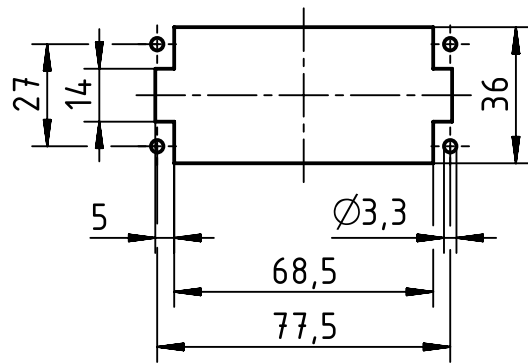

panel cut out (1:2)

	All rights reserved Department EL PD - DE	All Dimensions in mm Original Size DIN A4		Scale 1:1	Free size tol.	Ref.
		HARTING Electric GmbH & Co. KG D-32339 Espelkamp	Created by HOLLERT	Inspected by SPILKERN	Standardisation TIEMANNA	Date 2013-11-05
Title Han High Temp 16E-s female						Doc-Key / ECM-Nr. 100528773/UGD/001/A 500000067351
Type TB				Number 09 33 816 2701		Rev. A
						Page 1/1