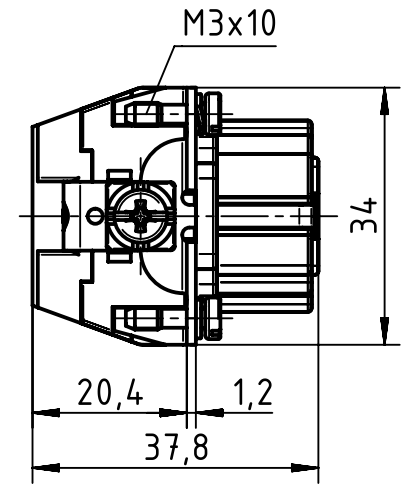

panel cut out (1:2)

	All rights reserved Department EL PD - DE	All Dimensions in mm Original Size DIN A4		Scale 1:1	Free size tol.	Ref.
		HARTING Electric GmbH & Co. KG D-32339 Espelkamp	Created by HOLLERT	Inspected by SPILKERN	Standardisation TIEMANNA	Date 2013-11-05
Title Han High Temp 16E-s female						Doc-Key / ECM-Nr. 100528773/UGD/001/A 500000067351
Type TB				Number 09 33 816 2701		Rev. A
						Page 1/1