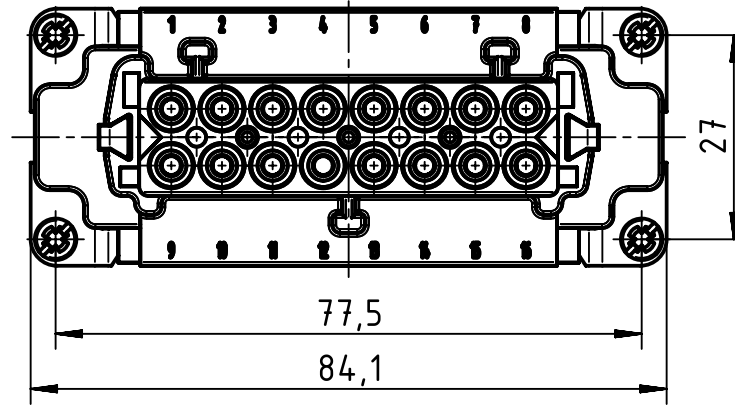

panel cut out (1:2)

	All rights reserved Department EL PD - DE	All Dimensions in mm Original Size DIN A4		Scale 1:1	Free size tol.	Ref.
		HARTING Electric GmbH & Co. KG D-32339 Espelkamp	Created by HOLLERT	Inspected by SPILKERN	Standardisation TIEMANNA	Date 2013-11-05
Title Han High Temp 16E-s female						Doc-Key / ECM-Nr. 100528773/UGD/001/A 500000067351
Type TB				Number 09 33 816 2701		Rev. A
						Page 1/1