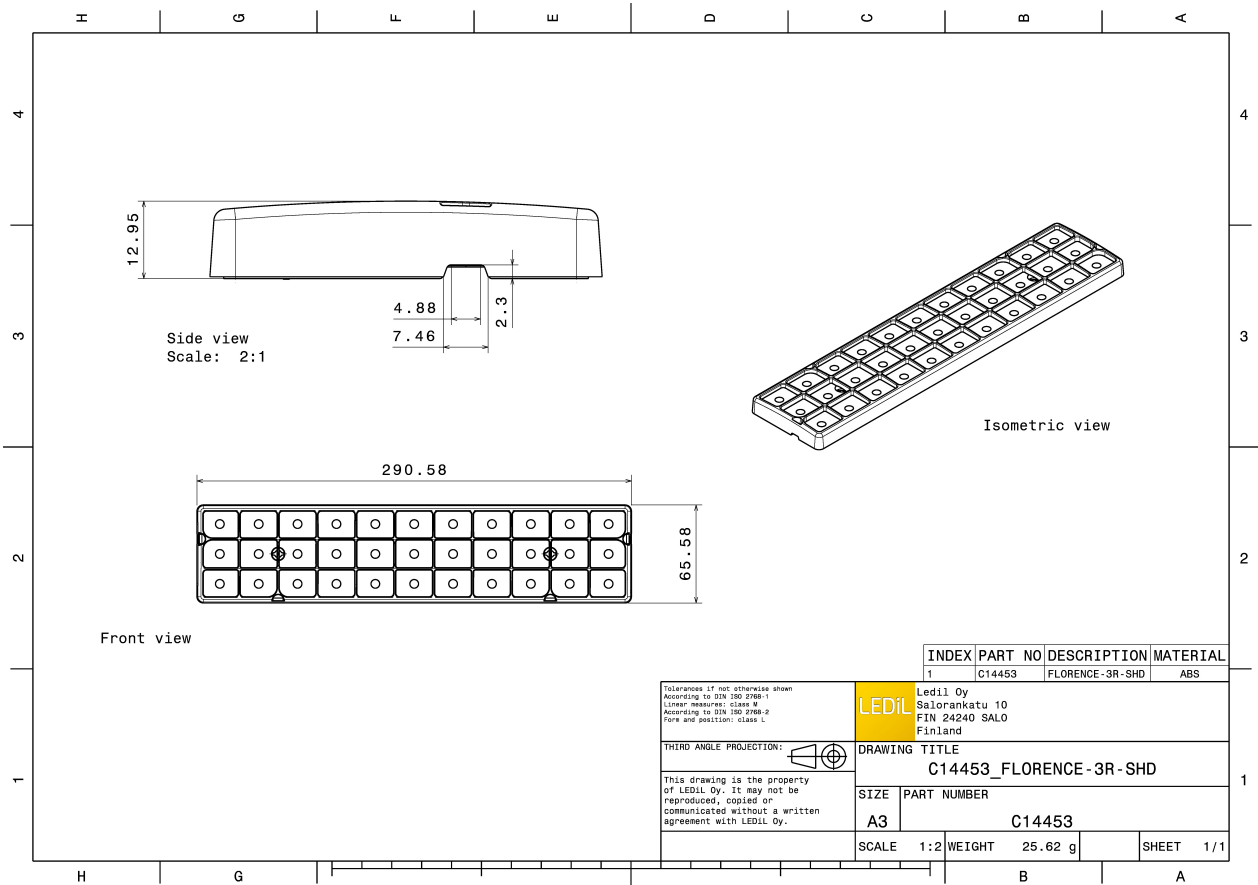

FLORENCE-3R-SHD-BLK

Black glare lowering shade for FLORENCE-Z90, Z60 and Z30 optics

TECHNICAL SPECIFICATIONS:

Dimensions	290.62+65.62 mm
Height	13 mm
Fastening	pin
Colour	black
Box size	340 x 300 x 160 mm
Box weight	2.1 kg
Quantity in Box	60 pcs
ROHS compliant	yes ⓘ

MATERIAL SPECIFICATIONS:

Component	Type	Material	Colour
FLORENCE-3R-SHD-BLK	Shade	ABS	black

GENERAL INFORMATION:

NOTE: The typical beam angle will be changed by different color, chip size and chip position tolerance. The typical total beam angle is the full angle measured where the luminous intensity is half of the peak value.