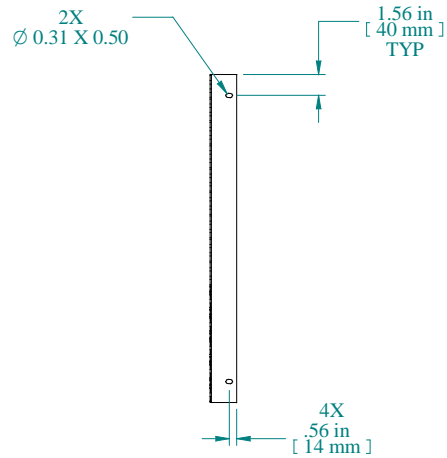

0.38 SQ. HOLE
TYPICAL EIA SPACING

PART NUMBERS	
CLSR14U	PAINTED THIN FILM BLACK

NOTES	
19" Panel Rails with Square Holes (pair)	
White Silkscreened U Markings	

Data subject to change without notice. Isometric drawing not to scale.

**HAMMOND
MANUFACTURING™**

www.hammondmfg.com

PART NO. CLSR14U