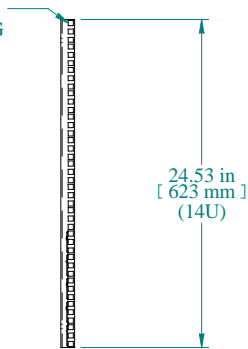

0.38 SQ. HOLE
TYPICAL EIA SPACING

PART NUMBERS	
CLSR14U	PAINTED THIN FILM BLACK

NOTES	
19" Panel Rails with Square Holes (pair)	
White Silkscreened U Markings	

Data subject to change without notice. Isometric drawing not to scale.

**HAMMOND
MANUFACTURING™**

www.hammondmfg.com

PART NO. CLSR14U