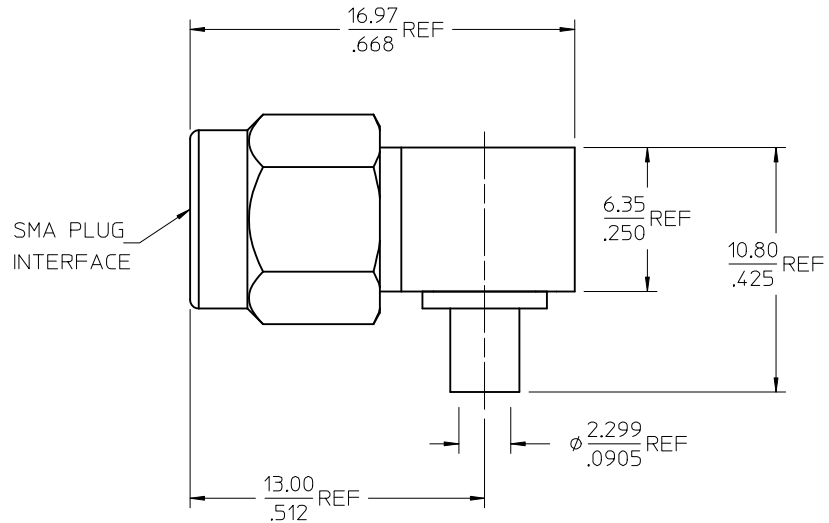

MATERIALS AND FINISHES

BODY, CAP SEE TABLE
PLATED GOLD

COUPLING NUT SEE TABLE
PLATED GOLD

CENTER CONTACT SEE TABLE
PLATED GOLD

INSULATOR TEFLON

RETAINING RING BERYLLIUM COPPER

GASKET SILICONE RUBBER

RECOMMENDED STRIPPING DIMENSIONS
RG405 WITH JACKET SHOWN

CHG: CORRECTED TYPO, STAINLESS WAS STAINLESS.	IEC NO: URF2013-0007 DRWN:ROBERTSON 2012/08/15 CHKD:SSS 2012/08/15 APPR:JWIENER 2012/08/15	QUALITY SYMBOLS ▽=0 ▽=0 ▽=0	GENERAL TOLERANCES (UNLESS SPECIFIED)		DIMENSION STYLE MM/IN	SCALE	DESIGN UNITS INCH	THIRD ANGLE PROJECTION																				
			<table border="1"> <tr> <th></th> <th>mm</th> <th>INCH</th> </tr> <tr> <td>4 PLACES</td> <td>± .---</td> <td>± .---</td> </tr> <tr> <td>3 PLACES</td> <td>± .---</td> <td>± .---</td> </tr> <tr> <td>2 PLACES</td> <td>± .---</td> <td>± .---</td> </tr> <tr> <td>1 PLACE</td> <td>± .---</td> <td>± .---</td> </tr> <tr> <td>0 PLACE</td> <td>±</td> <td>±</td> </tr> </table>			mm	INCH	4 PLACES	± .---	± .---	3 PLACES	± .---	± .---	2 PLACES	± .---	± .---	1 PLACE	± .---	± .---	0 PLACE	±	±	DRAWN BY TEF	DATE 2002/04/01	TITLE SMA PLUG, R/A, SR .086 50 OHMS, EWR-1632 SMA-PC/RA			
				mm	INCH																							
			4 PLACES	± .---	± .---																							
3 PLACES	± .---	± .---																										
2 PLACES	± .---	± .---																										
1 PLACE	± .---	± .---																										
0 PLACE	±	±																										
DRAFT WHERE APPLICABLE MUST REMAIN WITHIN DIMENSIONS		APPROVED BY GMH	DATE 2002/04/01	MATERIAL NO. SEE TABLE		DOCUMENT NO. SD-73251-065	SHEET NO. 1 OF 1																					
THIS DRAWING CONTAINS INFORMATION THAT IS PROPRIETARY TO MOLEX INCORPORATED AND SHOULD NOT BE USED WITHOUT WRITTEN PERMISSION																												