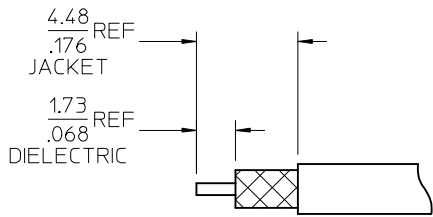

MATERIALS AND FINISHES

BODY, CAP SEE TABLE
PLATED GOLD

COUPLING NUT SEE TABLE
PLATED GOLD

CENTER CONTACT SEE TABLE
PLATED GOLD

INSULATOR TEFLON

RETAINING RING BERYLLIUM COPPER

GASKET SILICONE RUBBER

RECOMMENDED STRIPPING DIMENSIONS
RG405 WITH JACKET SHOWN

CHG: CORRECTED TYPO, STAINLESS WAS STAINLESS.	IEC NO: URF2013-0007 DRWN:ROBERTSON 2012/08/15 CHKD:SSS 2012/08/15 APPR:JWIENER 2012/08/15	QUALITY SYMBOLS ▽=0 ▽=0 ▽=0	GENERAL TOLERANCES (UNLESS SPECIFIED)		DIMENSION STYLE MM/IN	SCALE	DESIGN UNITS INCH	THIRD ANGLE PROJECTION																				
			<table border="1"> <tr> <th></th> <th>mm</th> <th>INCH</th> </tr> <tr> <td>4 PLACES</td> <td>± .---</td> <td>± .---</td> </tr> <tr> <td>3 PLACES</td> <td>± .---</td> <td>± .---</td> </tr> <tr> <td>2 PLACES</td> <td>± .---</td> <td>± .---</td> </tr> <tr> <td>1 PLACE</td> <td>± .---</td> <td>± .---</td> </tr> <tr> <td>0 PLACE</td> <td>±</td> <td>±</td> </tr> </table>			mm	INCH	4 PLACES	± .---	± .---	3 PLACES	± .---	± .---	2 PLACES	± .---	± .---	1 PLACE	± .---	± .---	0 PLACE	±	±	DRAWN BY TEF	DATE 2002/04/01	TITLE SMA PLUG, R/A, SR .086 50 OHMS, EWR-1632 SMA-PC/RA			
				mm	INCH																							
			4 PLACES	± .---	± .---																							
3 PLACES	± .---	± .---																										
2 PLACES	± .---	± .---																										
1 PLACE	± .---	± .---																										
0 PLACE	±	±																										
DRAFT WHERE APPLICABLE MUST REMAIN WITHIN DIMENSIONS		APPROVED BY GMH	DATE 2002/04/01	MATERIAL NO. SEE TABLE		DOCUMENT NO. SD-73251-065	SHEET NO. 1 OF 1																					
THIS DRAWING CONTAINS INFORMATION THAT IS PROPRIETARY TO MOLEX INCORPORATED AND SHOULD NOT BE USED WITHOUT WRITTEN PERMISSION																												