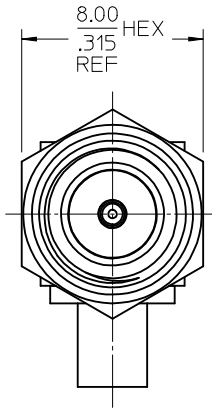

MATERIALS AND FINISHES

BODY, CAP SEE TABLE
PLATED GOLD

COUPLING NUT SEE TABLE
PLATED GOLD

CENTER CONTACT SEE TABLE
PLATED GOLD

INSULATOR TEFLON

RETAINING RING BERYLLIUM COPPER

GASKET SILICONE RUBBER

RECOMMENDED STRIPPING DIMENSIONS
RG405 WITH JACKET SHOWN

CHG: CORRECTED TYPO, STAINLESS WAS STAINLESS.	IEC NO: URF2013-0007 DRWN:ROBERTSON 2012/08/15 CHKD:SSS 2012/08/15 APPR:JWIENER 2012/08/15	QUALITY SYMBOLS ▽=0 ▽=0 ▽=0	GENERAL TOLERANCES (UNLESS SPECIFIED)		DIMENSION STYLE MM/IN	SCALE	DESIGN UNITS INCH	THIRD ANGLE PROJECTION																				
			<table border="1"> <tr> <th></th> <th>mm</th> <th>INCH</th> </tr> <tr> <td>4 PLACES</td> <td>± .---</td> <td>± .---</td> </tr> <tr> <td>3 PLACES</td> <td>± .---</td> <td>± .---</td> </tr> <tr> <td>2 PLACES</td> <td>± .---</td> <td>± .---</td> </tr> <tr> <td>1 PLACE</td> <td>± .---</td> <td>± .---</td> </tr> <tr> <td>0 PLACE</td> <td>±</td> <td>±</td> </tr> </table>			mm	INCH	4 PLACES	± .---	± .---	3 PLACES	± .---	± .---	2 PLACES	± .---	± .---	1 PLACE	± .---	± .---	0 PLACE	±	±	DRAWN BY TEF	DATE 2002/04/01	TITLE SMA PLUG, R/A, SR .086 50 OHMS, EWR-1632 SMA-PC/RA			
				mm	INCH																							
			4 PLACES	± .---	± .---																							
3 PLACES	± .---	± .---																										
2 PLACES	± .---	± .---																										
1 PLACE	± .---	± .---																										
0 PLACE	±	±																										
DRAFT WHERE APPLICABLE MUST REMAIN WITHIN DIMENSIONS		APPROVED BY GMH	DATE 2002/04/01	MATERIAL NO. SEE TABLE		DOCUMENT NO. SD-73251-065	SHEET NO. 1 OF 1																					
THIS DRAWING CONTAINS INFORMATION THAT IS PROPRIETARY TO MOLEX INCORPORATED AND SHOULD NOT BE USED WITHOUT WRITTEN PERMISSION																												