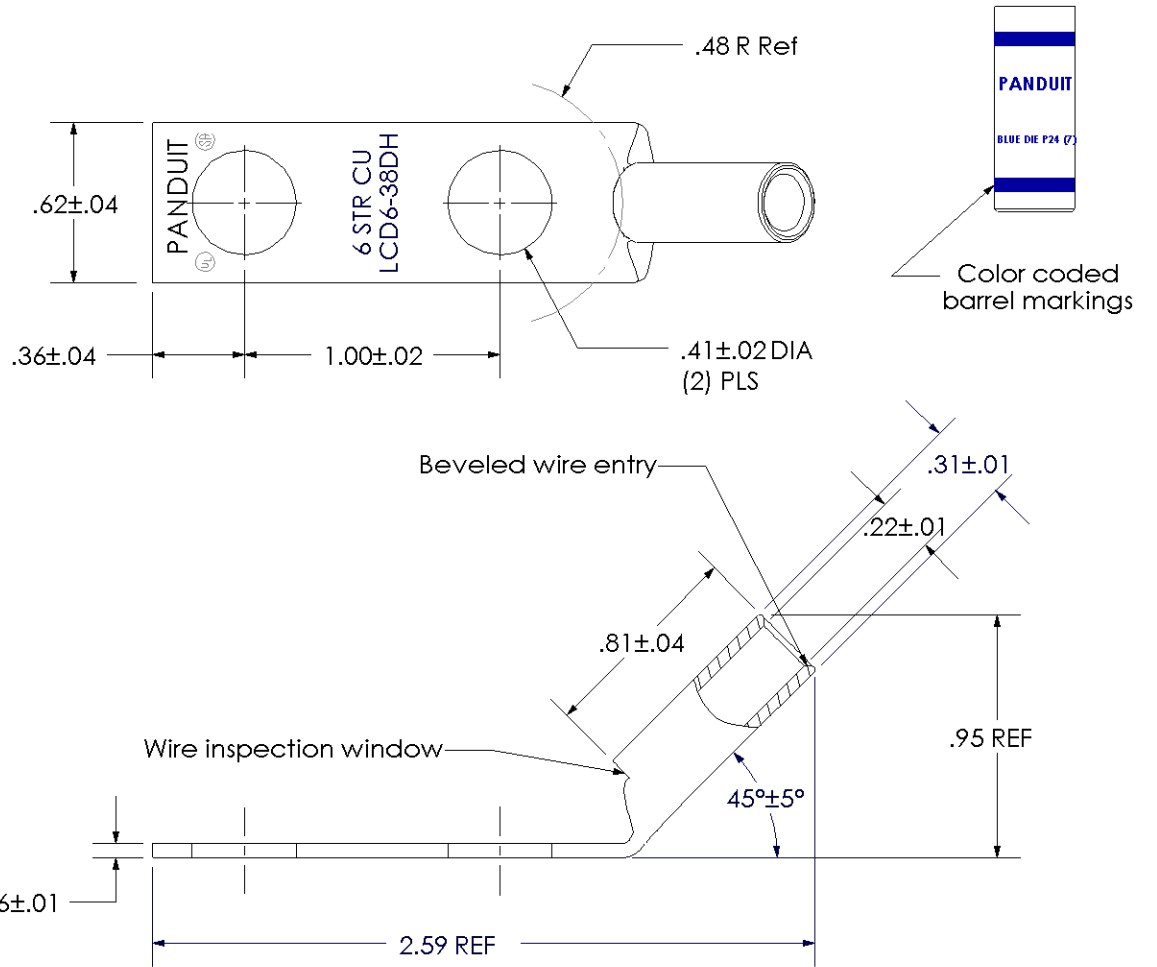

THIS COPY IS PROVIDED ON A RESTRICTED BASIS AND IS NOT TO BE USED IN ANY WAY DETRIMENTAL TO THE INTERESTS OF PANDUIT CORP.

Material	High Conductivity Seamless Copper Tube
Plating	Electro-Tin
Wire Size	6 AWG
Wire Type	Stranded Copper; Class B: Compact, Compressed or Concentric, Class C: Concentric
Wire Strip Length	7/8 in.
Stud Size	3/8 in.
UL Listed Wire Connector	Yes, for applications up to 35kv. Consult cable manufacturer for voltage stress relief instructions with applications greater than 2000 volts.
UL Temperature Rating	90° C
C.S.A Certified Wire Connector	Yes
Panduit Color Code on Barrel	BLUE
Panduit Die Index No. on Barrel	P24
Alternate Industry Die Index No. ( ) on Barrel	(7)

00	7/02	SAB	DRL	RELEASED	10344
REV	DATE	BY	CHK	DESCRIPTION	ECN

**PANDUIT CORP. TINLEY PARK, ILLINOIS**  
**LCD6-38DH-L**  
**Copper Lug - Two-Hole, Standard Barrel, 45° Angle Tongue**

SCALE N/A      DRAWING NO / CAD FILE LCD6-38DH-CUST