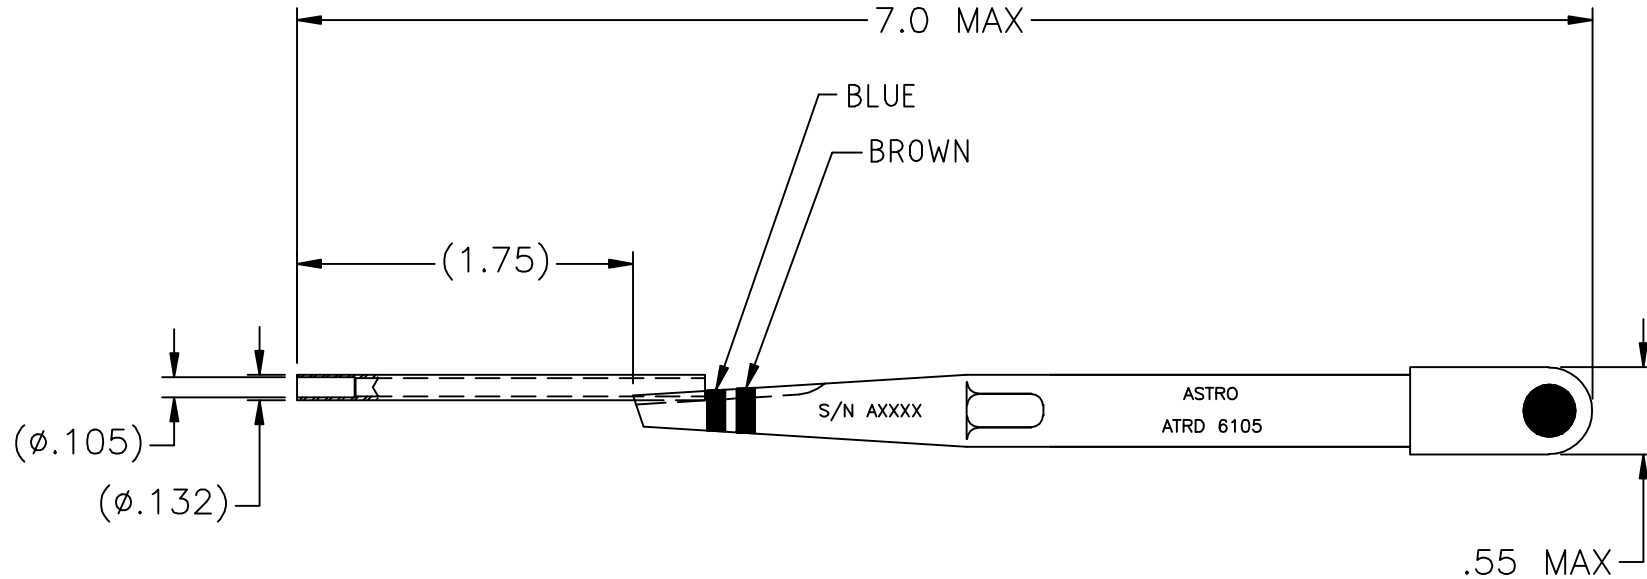

ATRD 6105-ENV

UNCONTROLLED DOCUMENT
WILL NOT BE UPDATED

2. COLOR CODE: BLUE AND WHITE.

NOTES: 1. THIS IS AN AUTOCAD DRAWING, DO NOT CHANGE MANUALLY.

					THESE DRAWINGS, SPECIFICATIONS OR OTHER DATA ARE AND REMAIN, THE PROPERTY OF ASTRO TOOL CORP. AND MUST BE RETURNED UPON REQUEST. THEY CONTAIN INFORMATION OWNED AND/OR DEVELOPED BY ASTRO AT ITS OWN PRIVATE EXPENSE AND MAY NOT BE USED, DUPLICATED OR DISCLOSED TO OTHERS, IN WHOLE OR IN PART FOR DESIGN, MANUFACTURE OR PROCUREMENT WITHOUT THE WRITTEN PERMISSION OF ASTRO TOOL CORP. EACH AND EVERY TIME.	SCALE: N.T.S.	UNLESS OTHERWISE SPECIFIED: DECIMALS: .XXX ± .005 .XX ± .010 .X ± .030	 21615 S.W. TUALATIN VALLEY HWY., BEAVERTON OR 97006	CAGE 58164	
A	NEW RELEASE.	DYO	05-11-15	MMK		DWN BY: DYO			DESCRIPTION: ENVELOPE DRAWING: ATRD 6105 TWEEZER, REMOVAL, 16 GA.	
REV.	DESCRIPTION	BY	DATE	APR.		DATE: 05-11-15	ANGLES: ± 1°	PART NO.	A	ATRD 6105-ENV