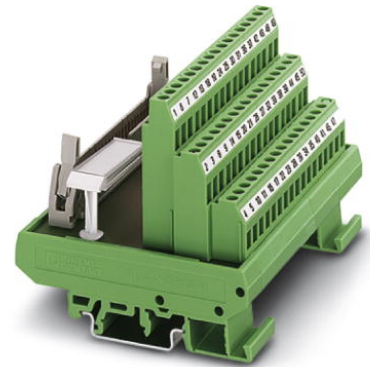

FLKMS 60

Order No.: 2281607

The illustration shows a 50-pos. version

<http://eshop.phoenixcontact.de/phoenix/treeViewClick.do?UID=2281607>

VARIOFACE module, with screw connection and flat-ribbon cable plug connector, for mounting on NS 32 or NS 35/7.5, with pin strip and short and long locking latches for socket strips. 60-pos.

Commercial data

EAN	4017918054854
Pack	2 pcs.
Customs tariff	85369010
Weight/Piece	0.29 KG
Catalog page information	Page 243 (IF-2007)

Product notes

WEEE/RoHS-compliant since:
07/13/2006

<http://www.download.phoenixcontact.com>
Please note that the data given here has been taken from the online catalog. For comprehensive information and data, please refer to the user documentation. The General Terms and Conditions of Use apply to Internet downloads.

Technical data

General data

Nominal voltage U_N	< 50 V AC
	60 V DC
Max. current carrying capacity per branch	1 A
Number of positions	60

Width	112.5 mm
Height	72 mm
Depth	77 mm
Ambient temperature (operation)	-20 °C ... 50 °C
Ambient temperature (storage/transport)	-20 °C ... 70 °C
Test voltage	500 V (50 Hz, 1 min.)
Mounting position	Any
Standards/regulations	IEC 60664
	DIN EN 50178
	IEC 62103

Connection data

Connection 1	PCB connection
Connection in acc. with standard	IEC / EN
Type of connection	Screw connection
Conductor cross section solid min.	0.2 mm ²
Conductor cross section solid max.	4 mm ²
Conductor cross section stranded min.	0.2 mm ²
Conductor cross section stranded max.	2.5 mm ²
Conductor cross section AWG/kcmil min.	24
Conductor cross section AWG/kcmil max	12
Stripping length	8 mm
Screw thread	M3
Connection 2	Flat-ribbon cable connection
Type of connection	Flat-ribbon cable plug connector in acc. with IEC 60603-13
Number of positions	60