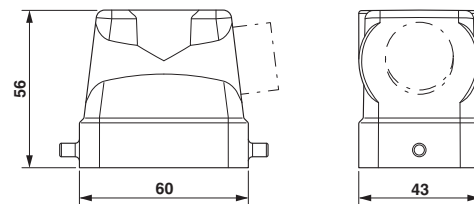

Technical data

Dimensions

Height	56 mm
Width	43 mm
Length	60 mm

Ambient conditions

Schutzart Gehäuse (IP)	IP65
Ambient temperature (operation)	-40 °C ... 125 °C

General

Note	For contact inserts HC-B6, BB10, DD24, M
Design	B6
Housing type	Sleeve housings
Locking type	for single locking latch
No. of cable exits	1
Cable exit	Lateral
Screw connection	None
Type of the screw connection	1x M20

Cable gland - HC-M-KV-M20(9-13) - 1690561

Metal screw connection up to 5 bar, thread length: 6 mm, cable diameter: 9 - 13 mm, WAF 22, screw connection: M20

Cable gland - HC-M-KV-M20(11-16) - 1645998

Metal screw connection up to 5 bar, thread length: 6 mm, cable diameter: 11 - 16 mm, WAF 27, screw connection: M20

Cable gland - HC-M-KV-M20(1ASI) - 1584017

Metal screw connection for an AS-Interface flat-ribbon conductor, thread type M20

Drawings

Schematic diagram

Dimensioned drawing

Dimensional drawing