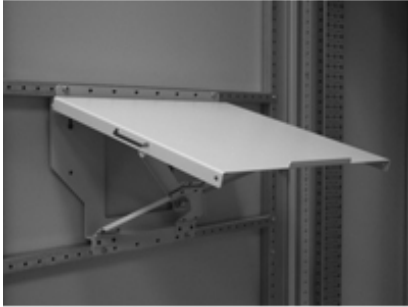

Shelf *HMESH Series*

- Mounts to internal door channel using 1 or 2 door support rails (sold separately) or directly to a door/side panel using supplied hardware. Can be easily positioned at various heights.
- Opens to 90° or 75° angle and quickly folds down for compact storage.
- 16" wide x 15" deep
- Finished in RAL 7035 light gray.