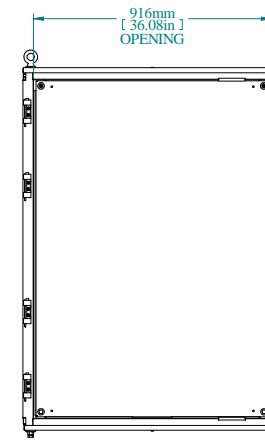

SECTION A-A

TOP VIEW

REAR VIEW

L.S. VIEW

FRONT VIEW

FRONT VIEW DOOR REMOVED

INNER PANEL

BOTTOM VIEW

PART NUMBERS	
HFMD14105	PAINTED TEXTURED GRAY RAL 7035

NOTES
Welded Assembly See Hammond Website for Additional Accessories

Data subject to change without notice. Isometric drawing not to scale.

**HAMMOND
MANUFACTURING™**