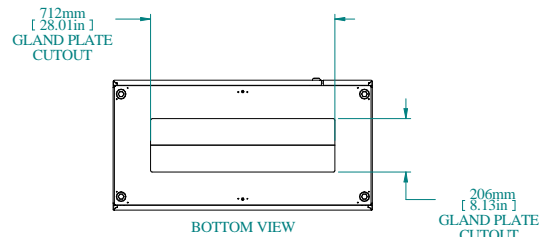

SECTION A-A

TOP VIEW

REAR VIEW

L.S. VIEW

FRONT VIEW

FRONT VIEW DOOR REMOVED

INNER PANEL

BOTTOM VIEW

PART NUMBERS	
HFMD14105	PAINTED TEXTURED GRAY RAL 7035

NOTES
Welded Assembly See Hammond Website for Additional Accessories

Data subject to change without notice. Isometric drawing not to scale.

**HAMMOND
MANUFACTURING™**