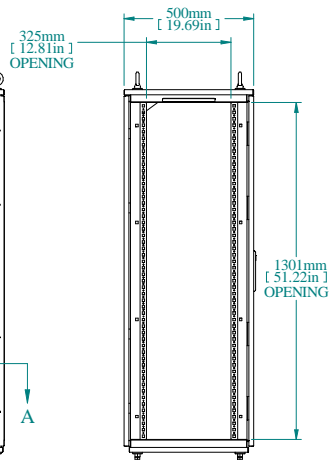

SECTION A-A

TOP VIEW

REAR VIEW

L.S. VIEW

FRONT VIEW

FRONT VIEW DOOR REMOVED

INNER PANEL

BOTTOM VIEW

PART NUMBERS	
HFMD14105	PAINTED TEXTURED GRAY RAL 7035

NOTES
Welded Assembly See Hammond Website for Additional Accessories

Data subject to change without notice. Isometric drawing not to scale.

**HAMMOND
MANUFACTURING™**