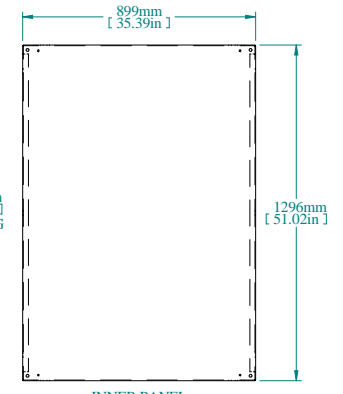

SECTION A-A

TOP VIEW

REAR VIEW

L.S. VIEW

FRONT VIEW

FRONT VIEW DOOR REMOVED

INNER PANEL

BOTTOM VIEW

PART NUMBERS	
HFMD14105	PAINTED TEXTURED GRAY RAL 7035

NOTES
Welded Assembly See Hammond Website for Additional Accessories

Data subject to change without notice. Isometric drawing not to scale.

**HAMMOND
MANUFACTURING™**