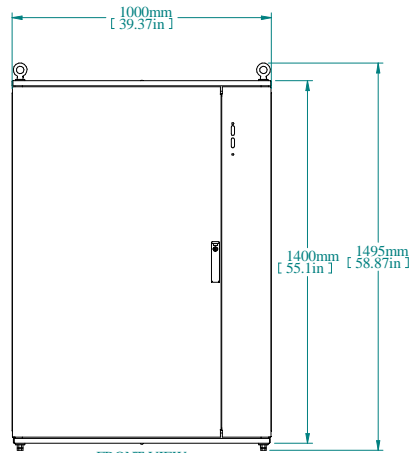

SECTION A-A

TOP VIEW

REAR VIEW

L.S. VIEW

FRONT VIEW

FRONT VIEW DOOR REMOVED

INNER PANEL

BOTTOM VIEW

PART NUMBERS	
HFMD14105	PAINTED TEXTURED GRAY RAL 7035

NOTES
Welded Assembly See Hammond Website for Additional Accessories

Data subject to change without notice. Isometric drawing not to scale.

**HAMMOND
MANUFACTURING™**