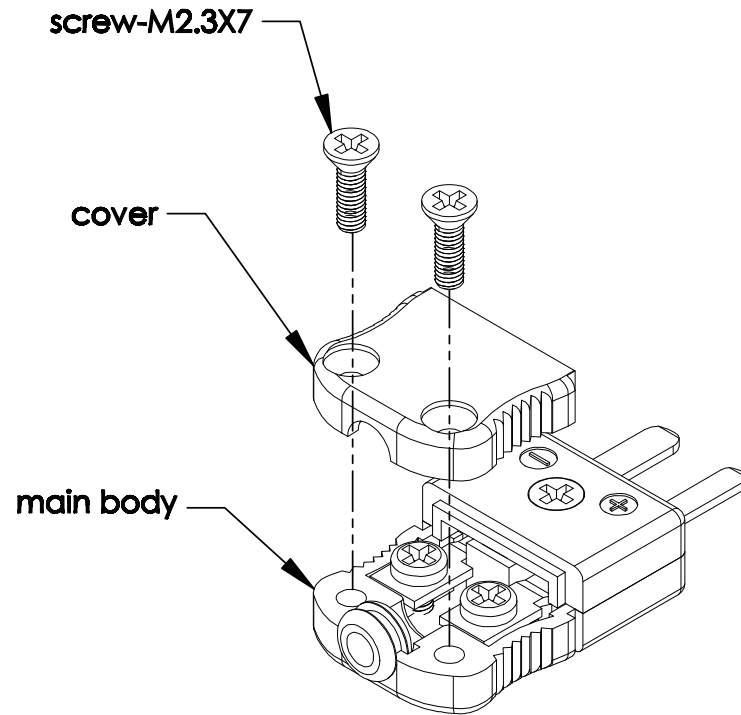

A345

Male K-Type Thermocouple Plug

Copyright © 2014 Test Products International, Inc.

Item Thermocouple Plug	Type K	Connection Type Miniature	Characteristics Flat Pins Screw Terminals	Color Yellow
----------------------------------	------------------	-------------------------------------	--	------------------------