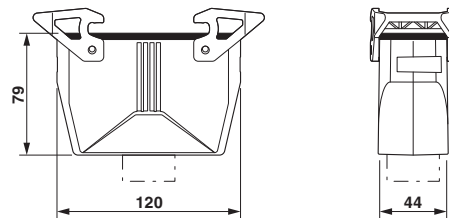

Coupling housings B24, With double locking latch, Material: Die-cast aluminum, salt water resistant, Cable outlets: 1, straight, Height: 77 mm, Cable gland: none, Gland: no, 1x Pg21, Standard

Why buy this product

- good shielding in the event of electromagnetic interference

Key Commercial Data

Packing unit	1 STK
Custom tariff number	85389099
Country of origin	China

Technical data

Dimensions

Height	77 mm
Width	44 mm
Length	120 mm

Housing - HC-STA-B24-CHWD-1TTP21-ELC-AL - 1412744

Technical data

General

Note	for contact inserts HC-B24, BB46, D64, DD108, HV10/16, M
Size	B24
Housing type	Coupling housings
Locking type	With double locking latch
No. of cable outlets	1
Cable exit	straight
Screw connection	none
Type of the screw connection	1x Pg21
Housing material	Die-cast aluminum, salt water resistant
Housing surface material	Uncoated
Seal material	NBR, conductive
Material lock	PA

Drawings

Dimensional drawing

Dimensional drawing

Classifications

eCl@ss

eCl@ss 5.1	27143424
eCl@ss 6.0	27143423
eCl@ss 8.0	27440202
eCl@ss 9.0	27440202

ETIM

ETIM 5.0	EC000437
----------	----------