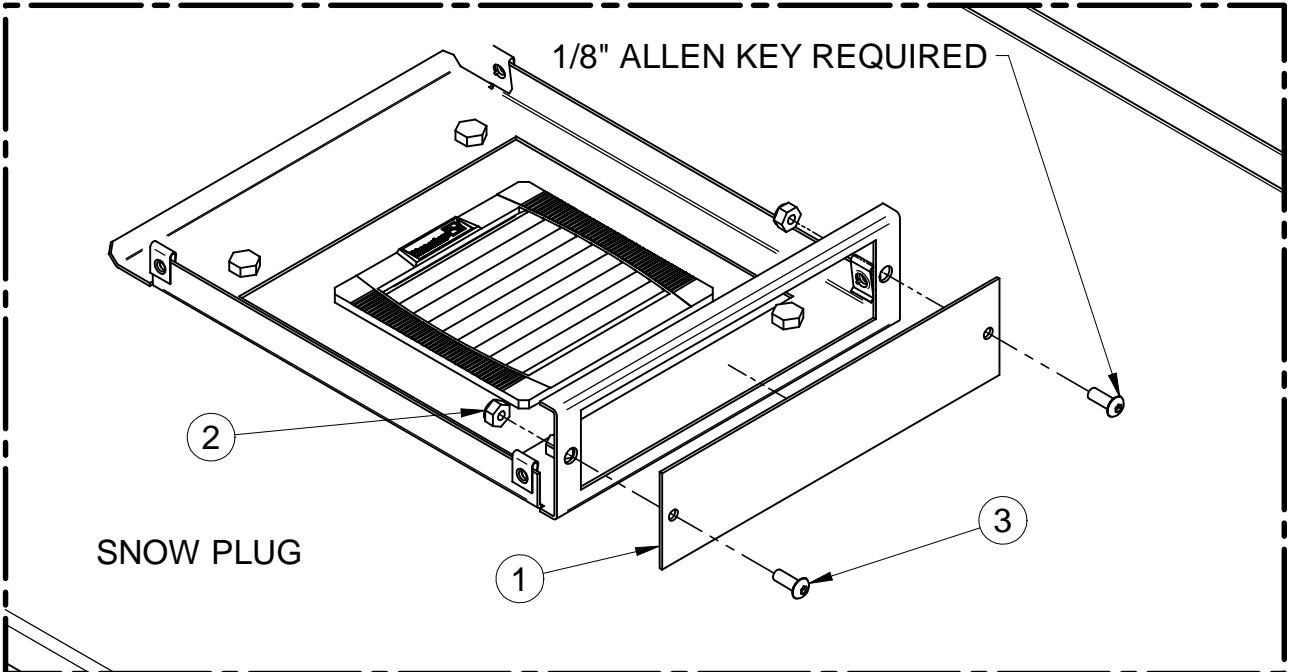

# SNOW/CRITTER PLUG KIT

BUL86019

REV. A

A) FASTEN SNOW/CRITTER PLUG TO BOTTOM OF RAIN HOOD USING HARDWARE PROVIDED.

PART #	QTY.	DESCRIPTION
1	1	SNOW/CRITTER PLUG
2	2	SCREW
3	2	NUT

TOOL BOX

1/8" ALLEN KEY

3/8" Open  
End Wrench