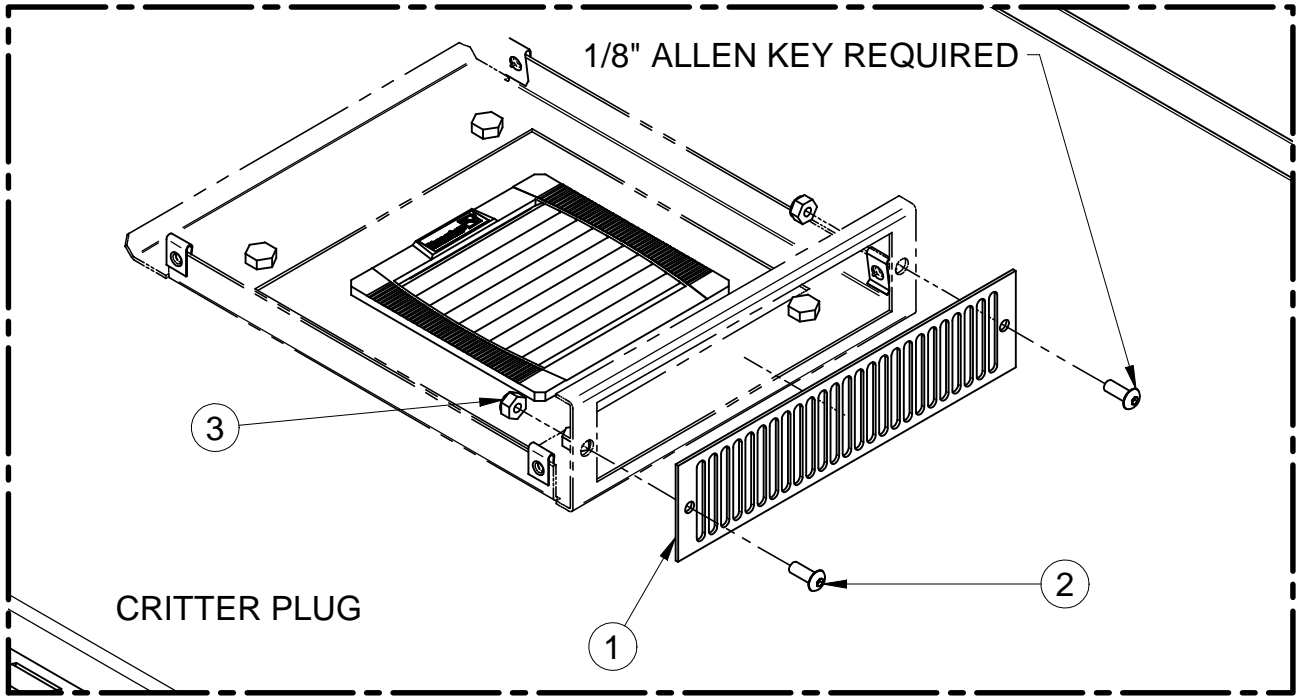

# SNOW/CRITTER PLUG KIT

BUL86019

REV. A

A) FASTEN SNOW/CRITTER PLUG TO BOTTOM OF RAIN HOOD USING HARDWARE PROVIDED.

PART #	QTY.	DESCRIPTION
1	1	SNOW/CRITTER PLUG
2	2	SCREW
3	2	NUT

TOOL BOX

1/8" ALLEN KEY

3/8" Open  
End Wrench