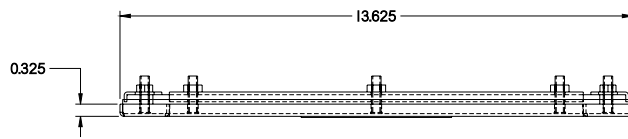

PART No. 1481WNSS41711

for more information visit  
[www.hammfg.com](http://www.hammfg.com)

Data subject to change without notice

TOP VIEW

ISOMETRIC VIEW

REAR VIEW

FRONT VIEW

SIDE VIEW