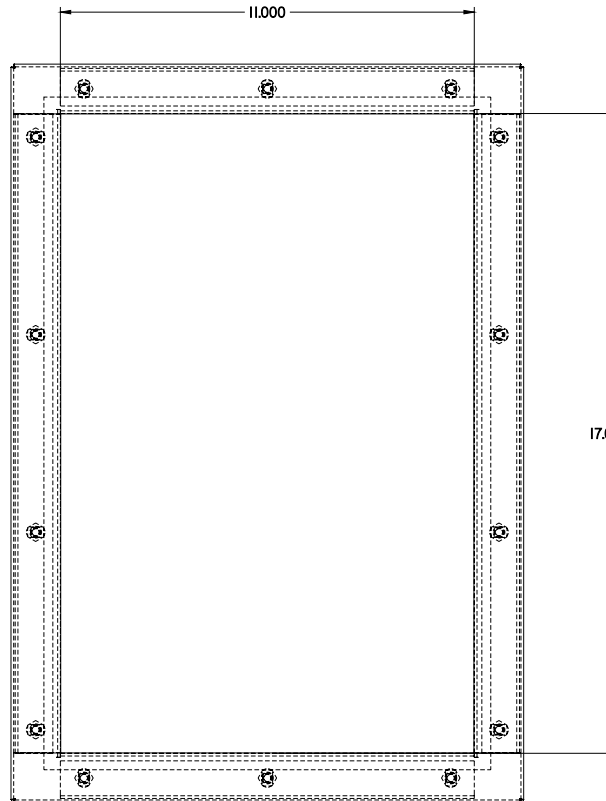

PART No. 1481WNSS41711

for more information visit  
[www.hammfg.com](http://www.hammfg.com)

Data subject to change without notice

TOP VIEW

ISOMETRIC VIEW

REAR VIEW

FRONT VIEW

SIDE VIEW