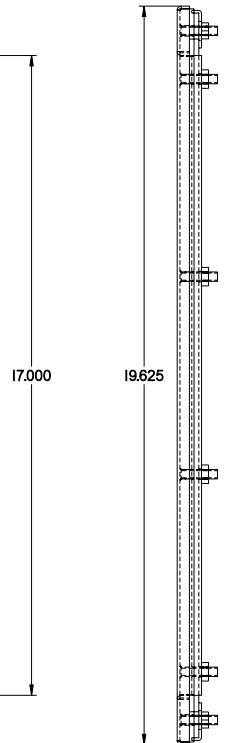

PART No. 1481WNSS41711

for more information visit  
[www.hammfg.com](http://www.hammfg.com)

Data subject to change without notice

TOP VIEW

ISOMETRIC VIEW

REAR VIEW

FRONT VIEW

SIDE VIEW