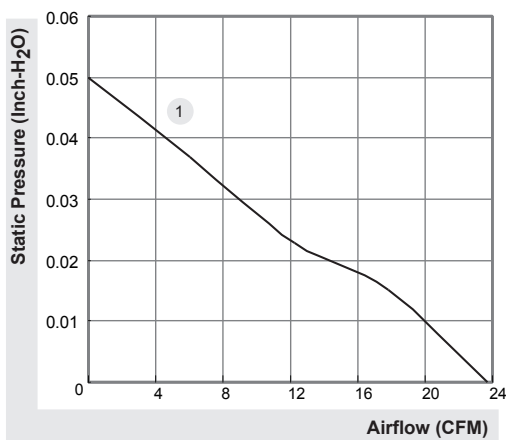

## 80x80x25 mm

## 23.7 CFM

 HA80251V4-0000-999	Bearing	Rating Voltage (VDC)	Power Current (mA)	Power Consumption (WATTS)	Speed (RPM)	Air Flow (CFM)	Static Pressure (Inch-H <sub>2</sub> O)	Noise (dBA)	Weight (g)	Curve
	● VAPO	12	66	0.8	2000	23.7	0.05	22.1	62.4	1