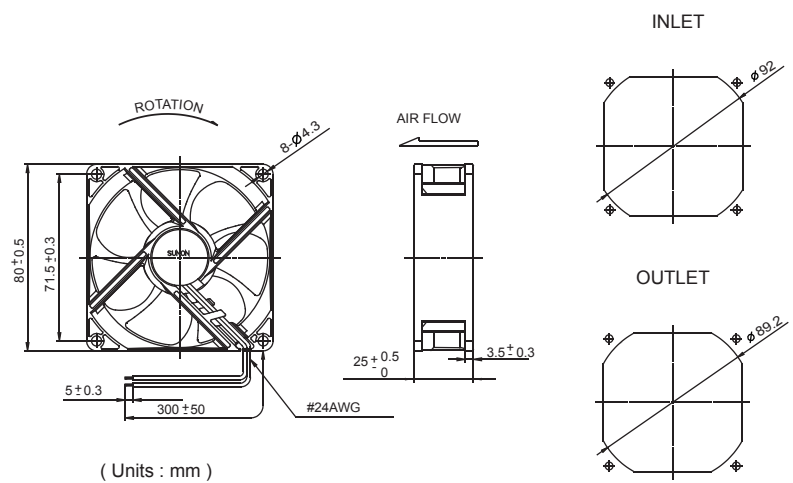

## 80x80x25 mm

## 23.7 CFM

 HA80251V4-0000-999	Bearing	Rating Voltage (VDC)	Power Current (mA)	Power Consumption (WATTS)	Speed (RPM)	Air Flow (CFM)	Static Pressure (Inch-H <sub>2</sub> O)	Noise (dBA)	Weight (g)	Curve
	● VAPO	12	66	0.8	2000	23.7	0.05	22.1	62.4	1