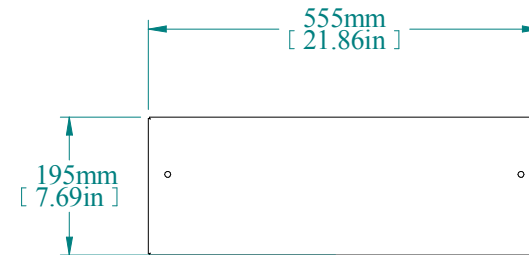

ISOMETRIC VIEW

TOP VIEW

FRONT VIEW

REAR VIEW

L.S. VIEW

PART NUMBERS	
HTCMS6	PAINTED TEXTURED GRAY RAL 7035

NOTES
Side Panel for 200mm Top Cabling Module See Hammond Website for Additional Accessories.

Data subject to change without notice. Isometric drawing not to scale.