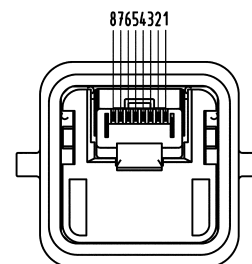

Identification

Part No.

Drawing

Dimensions in mm

**HARTING PushPull
Outdoor cable, RJ45,
8-wire, Cat. 6**

- Length: a = 1.5 m
 a = 3.0 m
 a = 5.0 m
 a = 10.0 m
 a = 20.0 m

- 09 45 745 1578
 09 45 745 1580
 09 45 745 1582
 09 45 745 1587
 09 45 745 1589

double ended

a = length

**Han® 3 A
Outdoor cable, RJ45,
8-wire, Cat. 6**

- Length: a = 1.5 m
 a = 3.0 m
 a = 5.0 m
 a = 10.0 m
 a = 20.0 m

- 09 45 715 1583
 09 45 715 1585
 09 45 715 1587
 09 45 715 1592
 09 45 715 1594

double ended

a = length

**Outdoor cable 8-wire, RJ45,
Cat. 6, PVC**

- Length: 20 m ring
 Length: 50 m ring
 Length: 100 m ring
 Length: 500 m reel

- 09 45 600 0531
 09 45 600 0541
 09 45 600 0501
 09 45 600 0521

- Wire: bare stranded copper, AWG 27/7
 Pairs: aluminate foil overlapped PIMF
 Overall screen: tinned copper wire braid, braid coverage about 60 %
 Overall diameter: 6.3 – 6.9 mm