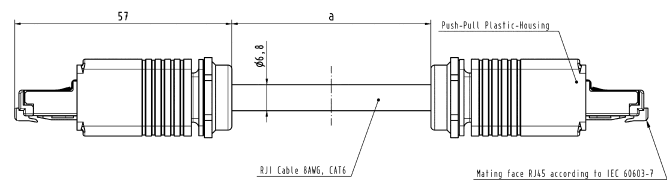

Identification

Part No.

Drawing

Dimensions in mm

**HARTING PushPull
Outdoor cable, RJ45,
8-wire, Cat. 6**

- Length: a = 1.5 m
 a = 3.0 m
 a = 5.0 m
 a = 10.0 m
 a = 20.0 m

- 09 45 745 1578
 09 45 745 1580
 09 45 745 1582
 09 45 745 1587
 09 45 745 1589

double ended

a = length

**Han® 3 A
Outdoor cable, RJ45,
8-wire, Cat. 6**

- Length: a = 1.5 m
 a = 3.0 m
 a = 5.0 m
 a = 10.0 m
 a = 20.0 m

- 09 45 715 1583
 09 45 715 1585
 09 45 715 1587
 09 45 715 1592
 09 45 715 1594

double ended

a = length

**Outdoor cable 8-wire, RJ45,
Cat. 6, PVC**

- Length: 20 m ring
 Length: 50 m ring
 Length: 100 m ring
 Length: 500 m reel

- 09 45 600 0531
 09 45 600 0541
 09 45 600 0501
 09 45 600 0521

- Wire: bare stranded copper, AWG 27/7
 Pairs: aluminate foil overlapped PIMF
 Overall screen: tinned copper wire braid, braid coverage about 60 %
 Overall diameter: 6.3 – 6.9 mm