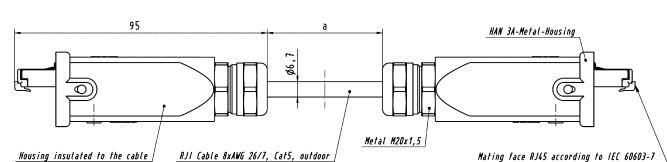

double ended

a = length

**Han® 3 A
Outdoor cable, RJ45,
8-wire, Cat. 6**

- Length: a = 1.5 m
 a = 3.0 m
 a = 5.0 m
 a = 10.0 m
 a = 20.0 m

- 09 45 715 1583
 09 45 715 1585
 09 45 715 1587
 09 45 715 1592
 09 45 715 1594

double ended

a = length

**Outdoor cable 8-wire, RJ45,
Cat. 6, PVC**

- Length: 20 m ring
 Length: 50 m ring
 Length: 100 m ring
 Length: 500 m reel

- 09 45 600 0531
 09 45 600 0541
 09 45 600 0501
 09 45 600 0521

- Wire: bare stranded copper, AWG 27/7
 Pairs: aluminate foil overlapped PIMF
 Overall screen: tinned copper wire braid, braid coverage about 60 %
 Overall diameter: 6.3 – 6.9 mm