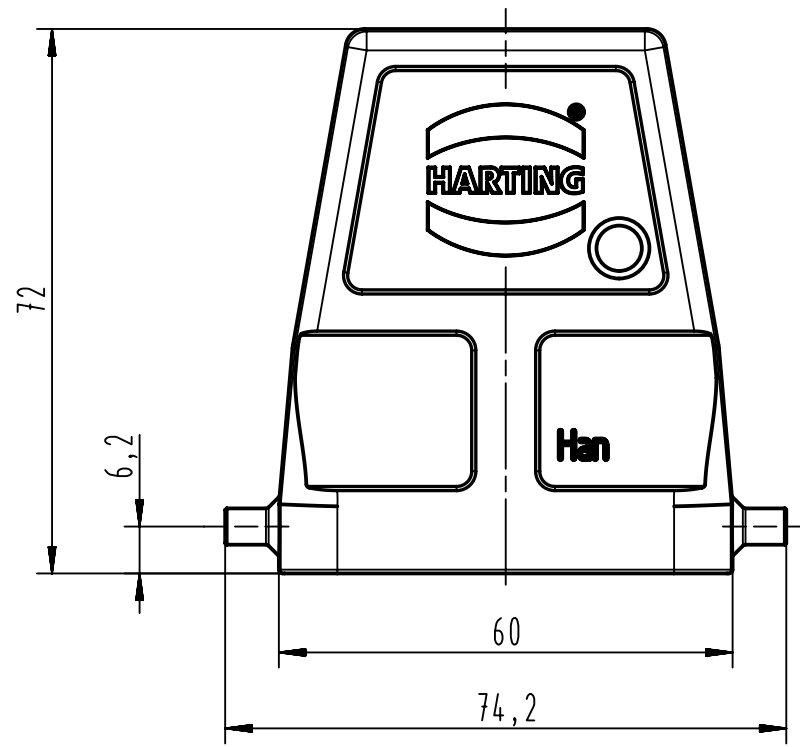

1 2 3 4 5 6

A

B

C

D

All Dimensions in mm Original Size DIN A4		Scale 1:1		Free size tol.		Ref.	
All rights reserved Department EL PD - DE		Created by SCHULZI		Inspected by BERGHORN		Date 2013-03-27	
HARTING Electric GmbH & Co. KG D-32339 Espelkamp		Title Han B Hood HC 2 Pegs without PG				State Final Release	
		Type TB		Number 09 30 006 0801		Doc-Key / ECM-Nr. 100530702/UGD/006/A 500000060125	
				Rev. A		Page 1/1	