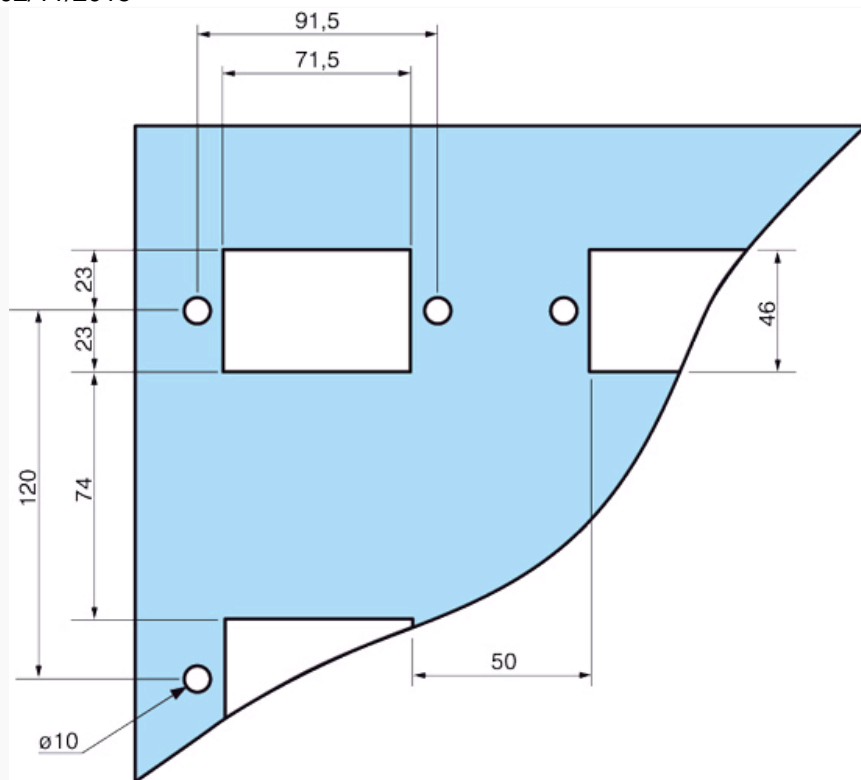

### Specifications

#### Dimensions (mm)

IP40

N°	Legend
1	88970809 = 110 88970810 = 155
2	88970809 = 108 88970810 = 108

#### Dimensions (mm)

**Dimensions (mm)**

EN 88970810\_N02