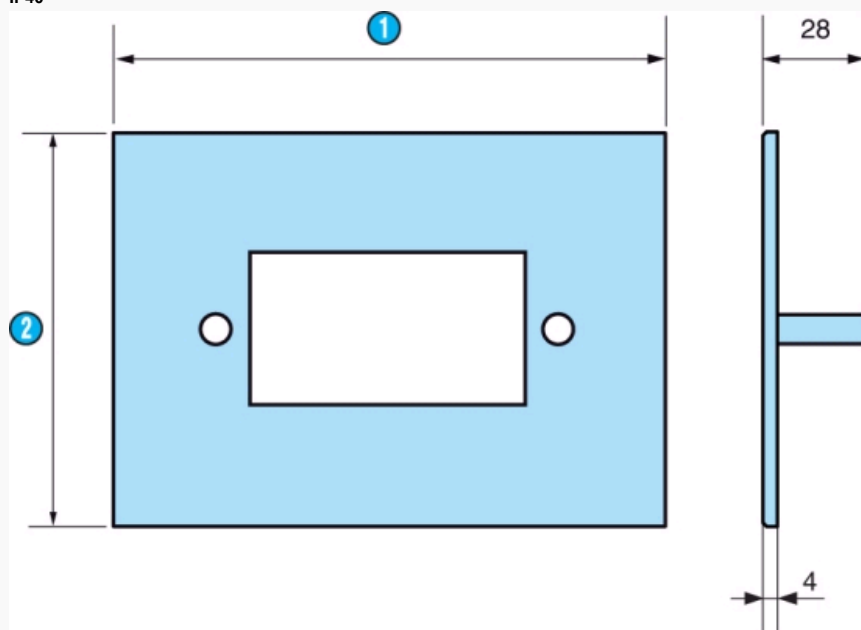

## Faceplates MA1 Part number 88970809

- IP67 : sealing on front panel, panel-mounting of the Millennium 3
- IP40 : direct access to the front of the controller, possibility of labelling (laser marking)

### Part numbers

Type	Description
88970809 MA1	IP40 faceplate : CD12 or XD10

#### Dimensions (mm)

IP40

N°	Legend
1	88970809 = 110 88970810 = 155
2	88970809 = 108 88970810 = 108

#### Dimensions (mm)

**Dimensions (mm)**

EN 88970810\_N02