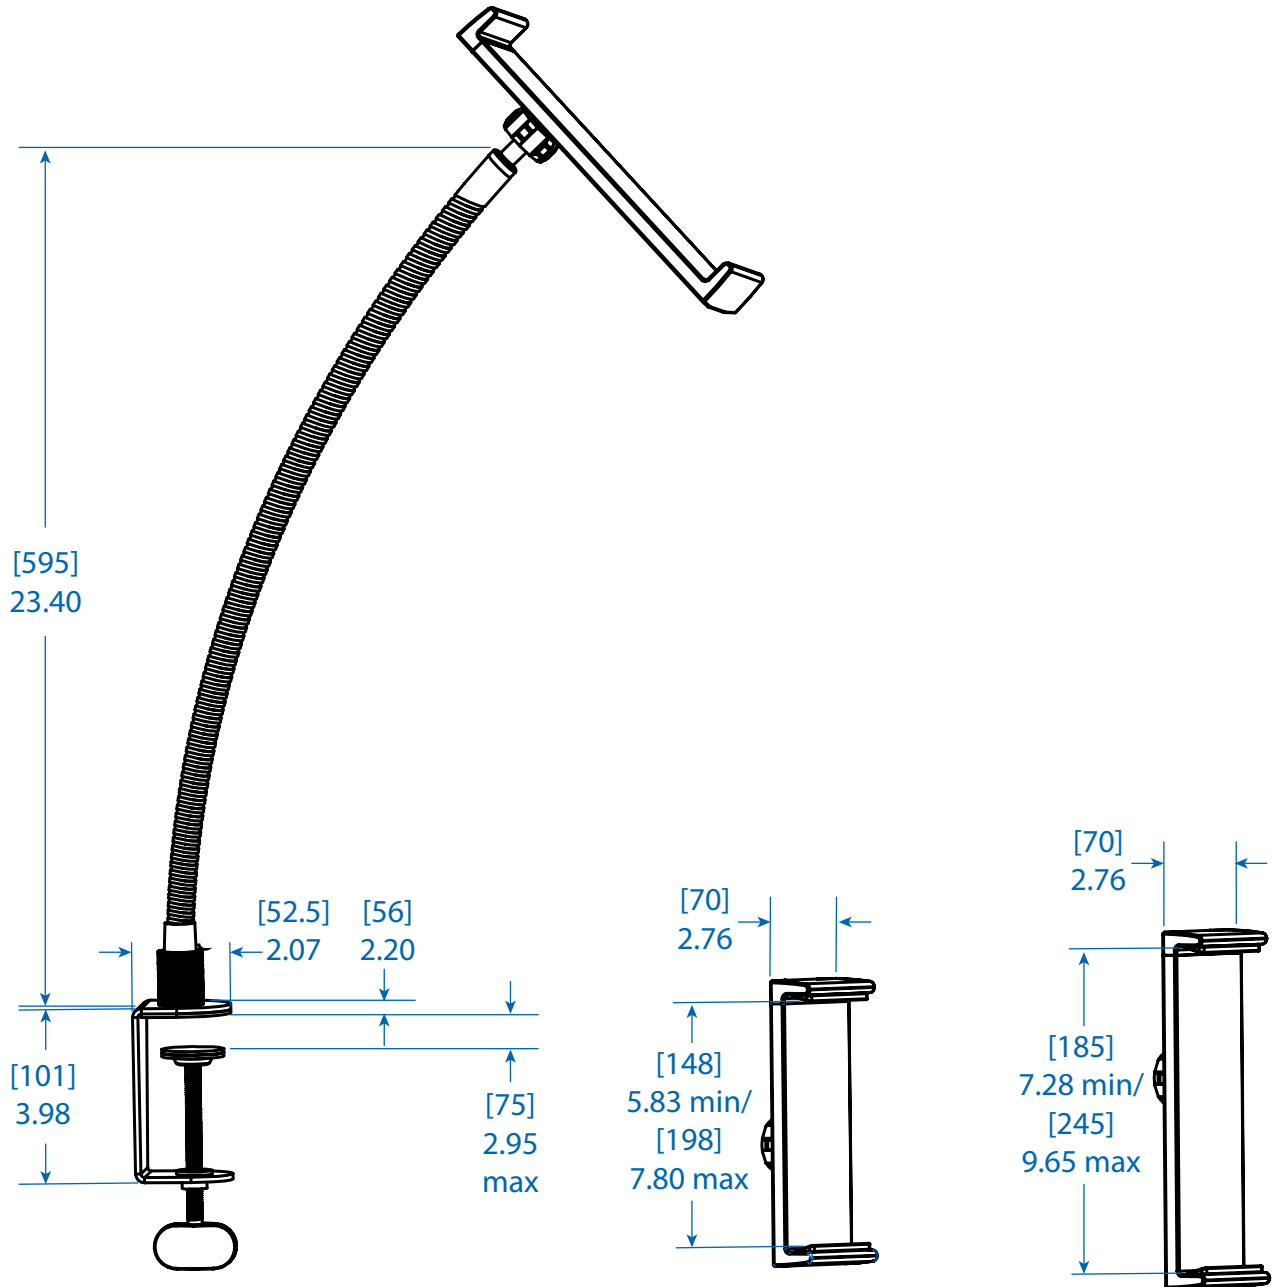

MODEL:

DDR1013SC

Dimensions: [mm] INCHES

Tripp Lite has a policy of continuous improvement. Specifications are subject to change without notice.

1111 W. 35th Street
Chicago, IL 60609 USA
773.869.1234
www.tripplite.com