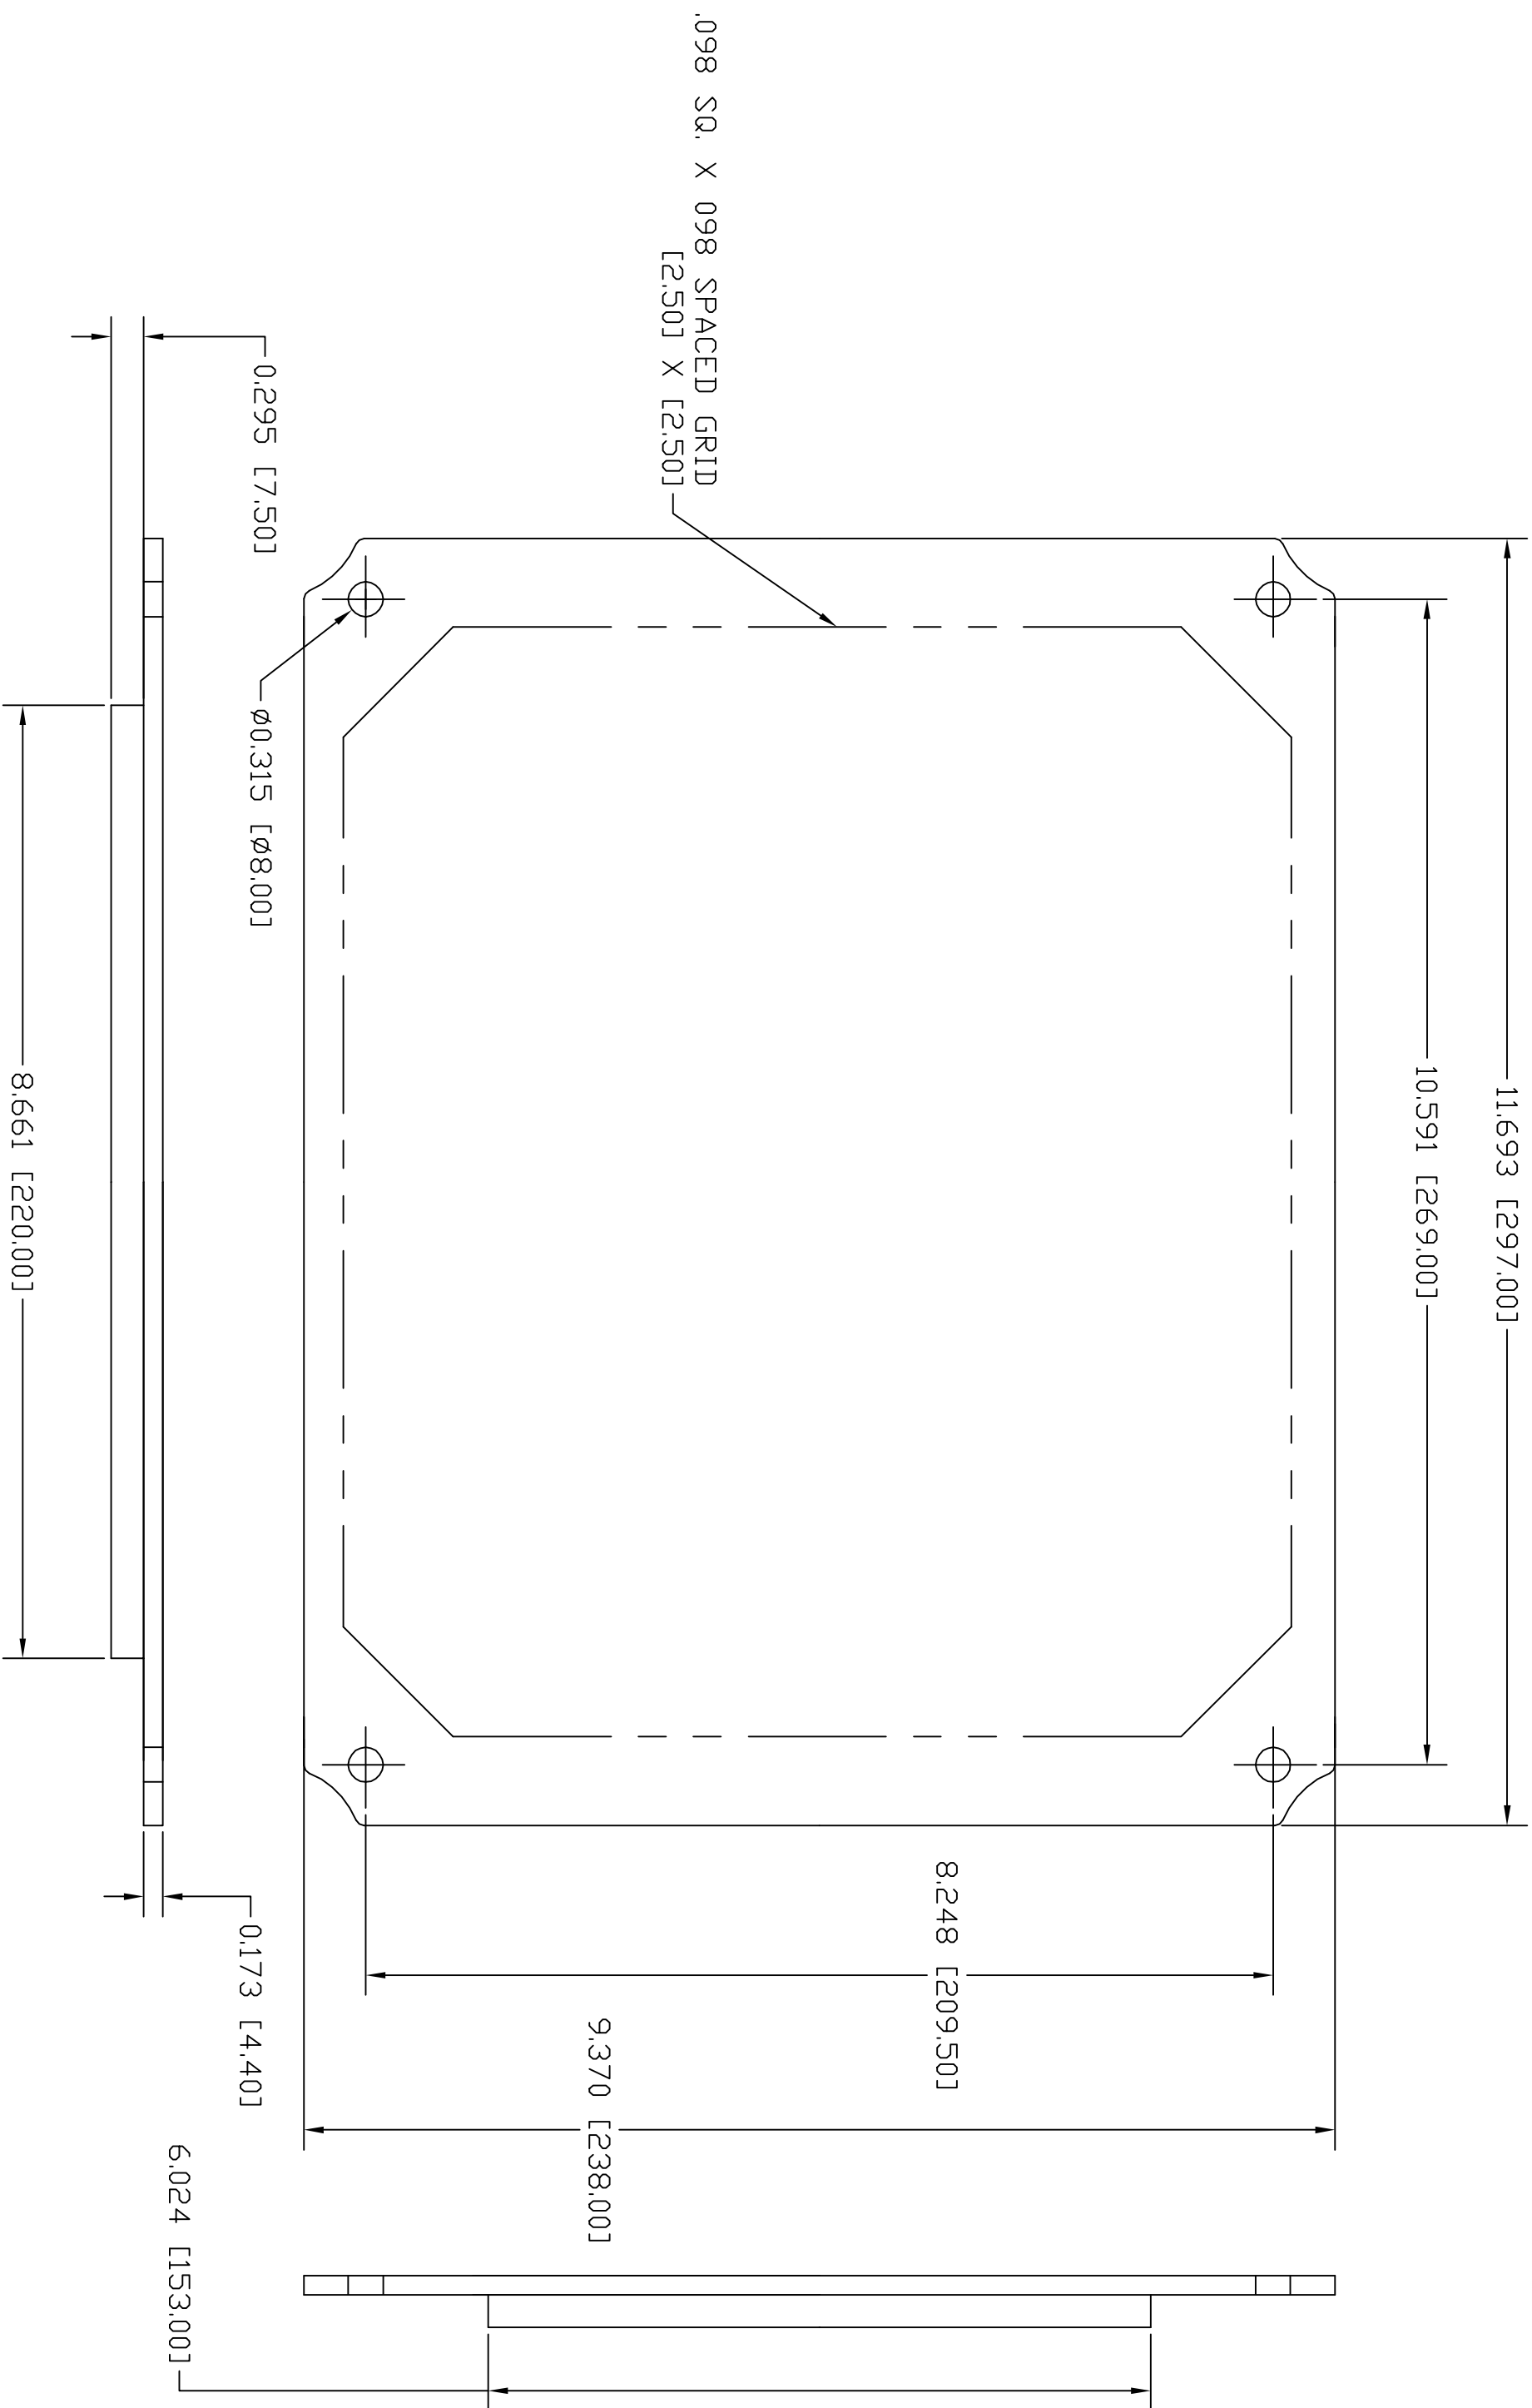

PART NAME

MOUNTING PANEL

PART No.

NBX-10996

REV. DATE

3-2-09

.098 SQ. X 098 SPACED GRID
[2.50] X [2.50]

0.295 [7.50]

∅0.315 [∅8.00]

11.693 [297.00]

10.591 [269.00]

8.661 [220.00]

8.248 [209.50]

9.370 [238.00]

0.173 [4.40]

6.024 [153.00]

MATERIAL: ABS PLASTIC, UL94-HB