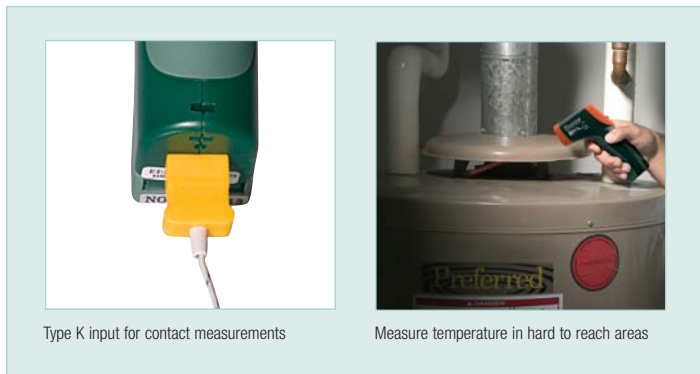

# Wide Range IR Thermometer with Type K input

**Measures both non-contact and contact temperature**

Plus memory stores up to 20 readings

## Features:

- ✓ Wide temperature range for IR temperature and type K thermocouple measurements
- ✓ Automatic emissivity adjustment (for temperatures 212°F or higher)
- ✓ Memory stores up to 20 readings
- ✓ Adjustable high/low visual and audible alarm
- ✓ MAX/MIN/AVG/DIF features display highest, lowest, average, and MAX minus MIN values
- Large LCD display with bright backlight
- Built-in laser pointer improves aim
- Data Hold, Auto power off, and Low battery indication
- Complete with 9V battery, type K thermocouple sensor and carrying case

Type K input for contact measurements

Measure temperature in hard to reach areas

Specifications:	
Display counts	4000 count backlit display
Range	IR: -58 to 1472°F (-50 to 800°C) Type K: -58 to 2498°F (-50 to 1370°C)
Basic Accuracy	IR: ±2% rdg or ±4°F/2°C Type K: ±(1.5% rdg +2°F/1°C)
Max. Resolution	0.1°F/°C
Emissivity	Adjustable 0.1 to 1.00
Field of View	13:1 distance to target ratio
Dimensions	3.2 x 1.6 x 6.3" (82 x 42 x 160mm)
Weight	6.4oz (180g)