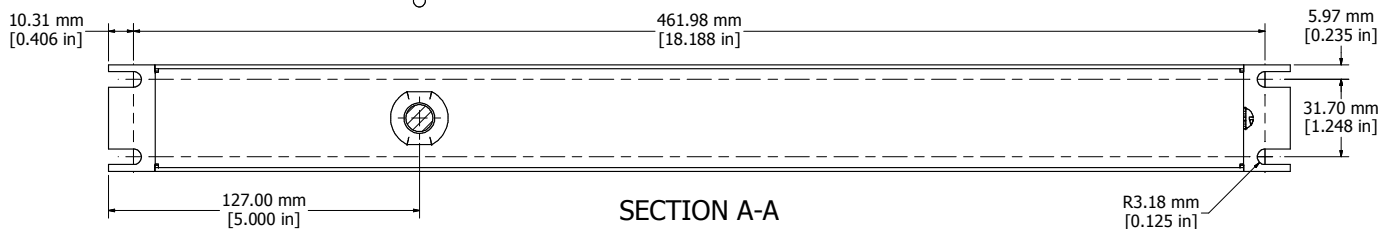

8 | 7 | 6 | 5 | 4 | 3 | 2 | 1

ASSEMBLY - VIEW FROM FRONT

ISOMETRIC VIEW

ASSEMBLY - VIEW FROM SIDE

ASSEMBLY - VIEW FROM BOTTOM

<b>1589T8F1BKRF</b>
Finish - Front - Black Painted Steel
Back - Black Painted Steel
Rated - 125 VAC, 60 Hz, 20 Amps
Approvals - CSA Certified Standards C22.2 (No. 21-95, 42-99)
- UL Recognized Standard UL1363
<b>Cord Length</b>
1589T8F1BKRF - 6' Foot Power Cord (NEMA 5-20P)
1589T8G1BKRF - 15' Foot Power Cord (NEMA 5-20P)