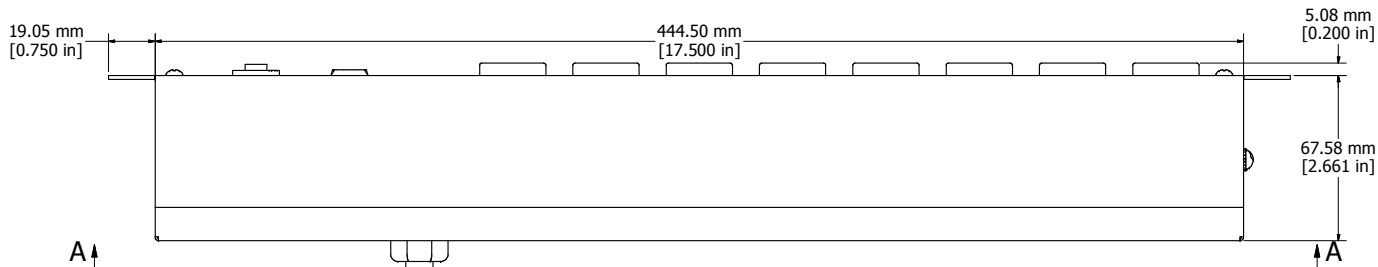

8 | 7 | 6 | 5 | 4 | 3 | 2 | 1

ASSEMBLY - VIEW FROM FRONT

ISOMETRIC VIEW

ASSEMBLY - VIEW FROM SIDE

ASSEMBLY - VIEW FROM BOTTOM

<b>1589T8F1BKRF</b>
Finish - Front - Black Painted Steel
Back - Black Painted Steel
Rated - 125 VAC, 60 Hz, 20 Amps
Approvals - CSA Certified Standards C22.2 (No. 21-95, 42-99)
- UL Recognized Standard UL1363
<b>Cord Length</b>
1589T8F1BKRF - 6' Foot Power Cord (NEMA 5-20P)
1589T8G1BKRF - 15' Foot Power Cord (NEMA 5-20P)