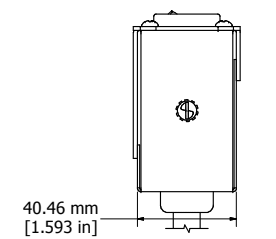

8 | 7 | 6 | 5 | 4 | 3 | 2 | 1

ASSEMBLY - VIEW FROM FRONT

ISOMETRIC VIEW

ASSEMBLY - VIEW FROM SIDE

ASSEMBLY - VIEW FROM BOTTOM

<b>1589T8F1BKRF</b>
Finish - Front - Black Painted Steel
Back - Black Painted Steel
Rated - 125 VAC, 60 Hz, 20 Amps
Approvals - CSA Certified Standards C22.2 (No. 21-95, 42-99)
- UL Recognized Standard UL1363
<b>Cord Length</b>
1589T8F1BKRF - 6' Foot Power Cord (NEMA 5-20P)
1589T8G1BKRF - 15' Foot Power Cord (NEMA 5-20P)