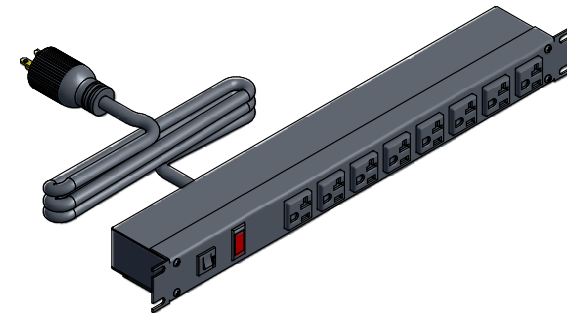

8 | 7 | 6 | 5 | 4 | 3 | 2 | 1

ASSEMBLY - VIEW FROM FRONT

ISOMETRIC VIEW

ASSEMBLY - VIEW FROM SIDE

ASSEMBLY - VIEW FROM BOTTOM

<b>1589T8F1BKRF</b>
Finish - Front - Black Painted Steel
Back - Black Painted Steel
Rated - 125 VAC, 60 Hz, 20 Amps
Approvals - CSA Certified Standards C22.2 (No. 21-95, 42-99)
- UL Recognized Standard UL1363
<b>Cord Length</b>
1589T8F1BKRF - 6' Foot Power Cord (NEMA 5-20P)
1589T8G1BKRF - 15' Foot Power Cord (NEMA 5-20P)