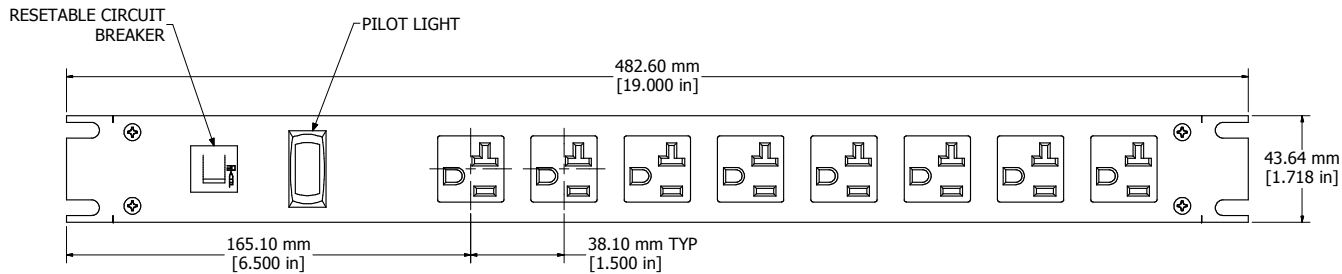

8 | 7 | 6 | 5 | 4 | 3 | 2 | 1

ASSEMBLY - VIEW FROM FRONT

ISOMETRIC VIEW

ASSEMBLY - VIEW FROM SIDE

ASSEMBLY - VIEW FROM BOTTOM

<b>1589T8F1BKRF</b>
Finish - Front - Black Painted Steel
Back - Black Painted Steel
Rated - 125 VAC, 60 Hz, 20 Amps
Approvals - CSA Certified Standards C22.2 (No. 21-95, 42-99)
- UL Recognized Standard UL1363
<b>Cord Length</b>
1589T8F1BKRF - 6' Foot Power Cord (NEMA 5-20P)
1589T8G1BKRF - 15' Foot Power Cord (NEMA 5-20P)