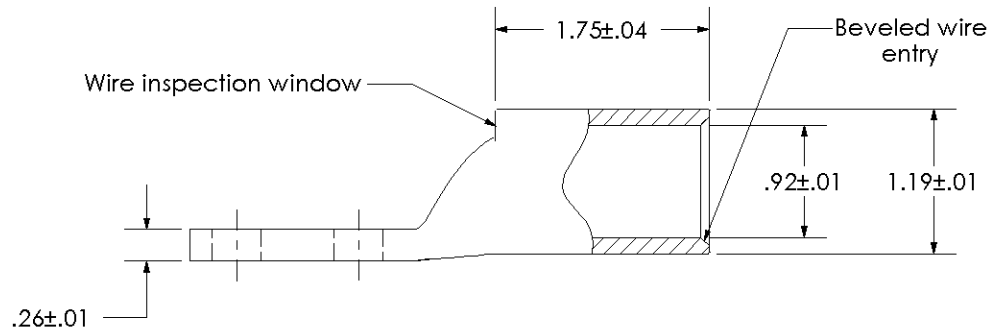

THIS COPY IS PROVIDED ON A RESTRICTED BASIS AND IS NOT TO BE USED IN ANY WAY DETRIMENTAL TO THE INTERESTS OF PANDUIT CORP.

Material	High Conductivity Seamless Copper Tube
Plating	Electro-Tin
Wire Size	600 kcmil
Wire Type	Stranded Copper; Class B: Compact, Compressed or Concentric, Class C: Concentric
Wire Strip Length	1-13/16 in.
Stud Size	3/8 in.
UL Listed Wire Connector	Yes, for applications up to 35kv. Consult cable manufacturer for voltage stress relief instructions with applications greater than 2000 volts.
UL Temperature Rating	90° C
C.S.A Certified Wire Connector	Yes
Panduit Color Code on Barrel	GREEN
Panduit Die Index No. on Barrel	P94
Alternate Industry Die Index No. () on Barrel	(22)

00	12/02	SAB	DRL	RELEASED	10343
REV	DATE	BY	CHK	DESCRIPTION	ECN

PANDUIT CORP. TINLEY PARK, ILLINOIS

LCD600-38D-6
Copper Lug - Two-Hole, Standard Barrel

SCALE N/A DRAWING NO / CAD FILE LCD600-38D-CUST