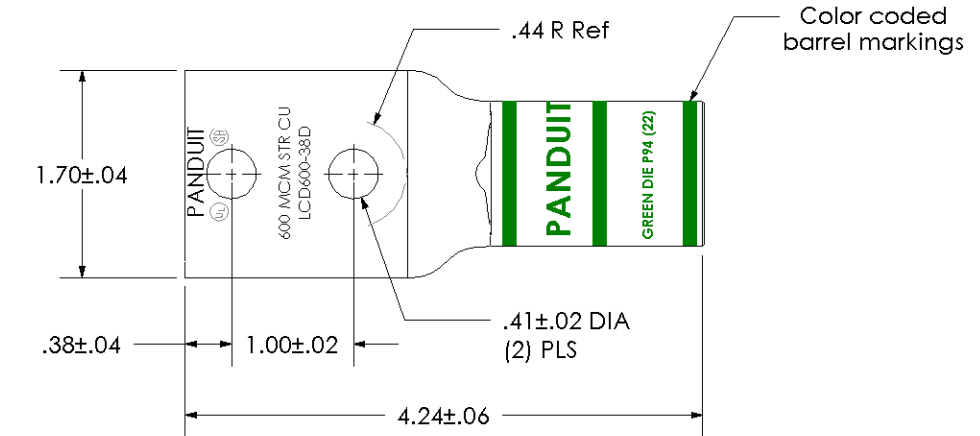

THIS COPY IS PROVIDED ON A RESTRICTED BASIS AND IS NOT TO BE USED IN ANY WAY DETRIMENTAL TO THE INTERESTS OF PANDUIT CORP.

Material	High Conductivity Seamless Copper Tube
Plating	Electro-Tin
Wire Size	600 kcmil
Wire Type	Stranded Copper; Class B: Compact, Compressed or Concentric, Class C: Concentric
Wire Strip Length	1-13/16 in.
Stud Size	3/8 in.
UL Listed Wire Connector	Yes, for applications up to 35kv. Consult cable manufacturer for voltage stress relief instructions with applications greater than 2000 volts.
UL Temperature Rating	90° C
C.S.A Certified Wire Connector	Yes
Panduit Color Code on Barrel	GREEN
Panduit Die Index No. on Barrel	P94
Alternate Industry Die Index No. () on Barrel	(22)

00	12/02	SAB	DRL	RELEASED	10343
REV	DATE	BY	CHK	DESCRIPTION	ECN

PANDUIT CORP. TINLEY PARK, ILLINOIS

LCD600-38D-6
Copper Lug - Two-Hole, Standard Barrel

SCALE N/A DRAWING NO / CAD FILE LCD600-38D-CUST