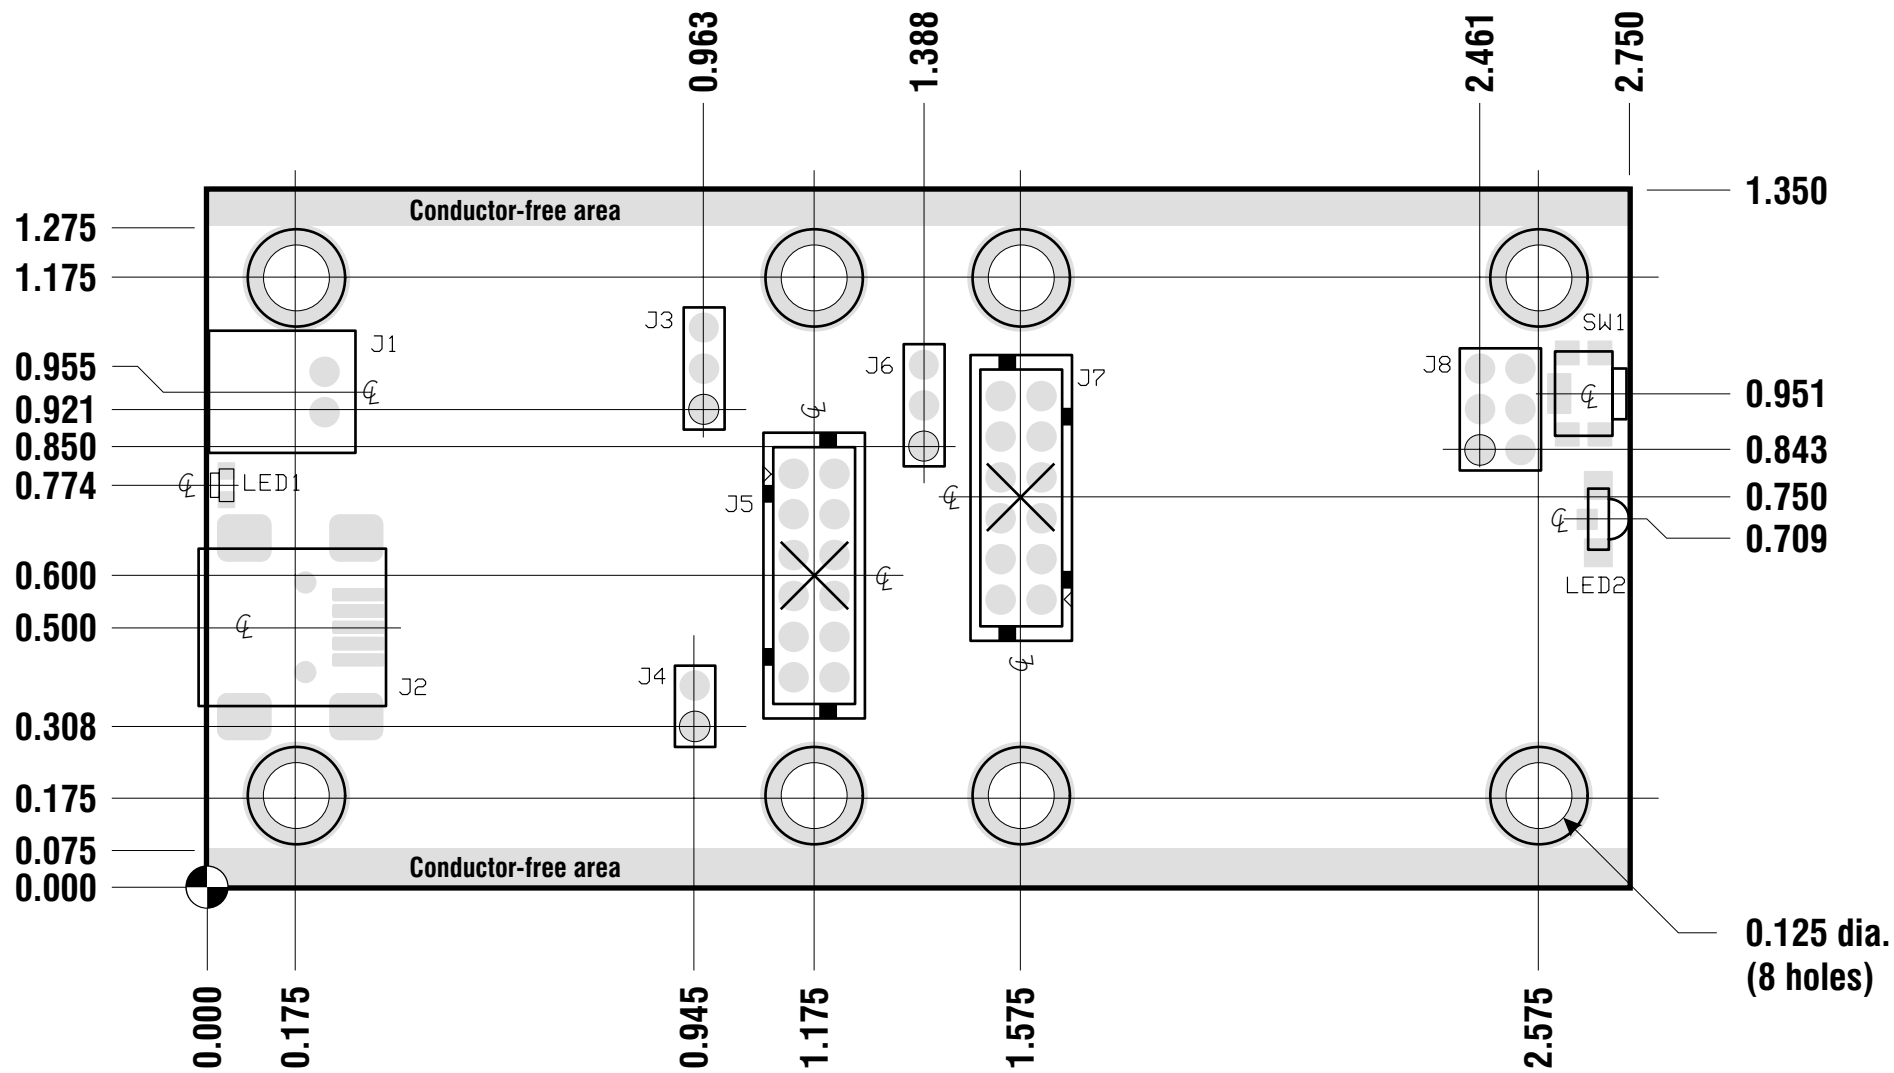

MoBoStamp-pe Dimensions

TITLE: MoBoStamp-pe Dimensions	
File Name: mobostamp-pe_dim.cdr	
Date: 4 Feb 2008 (Upd. 7 Mar 2008)	
Drwn: PCP	Rev: Q (v1.6)
Materials:	