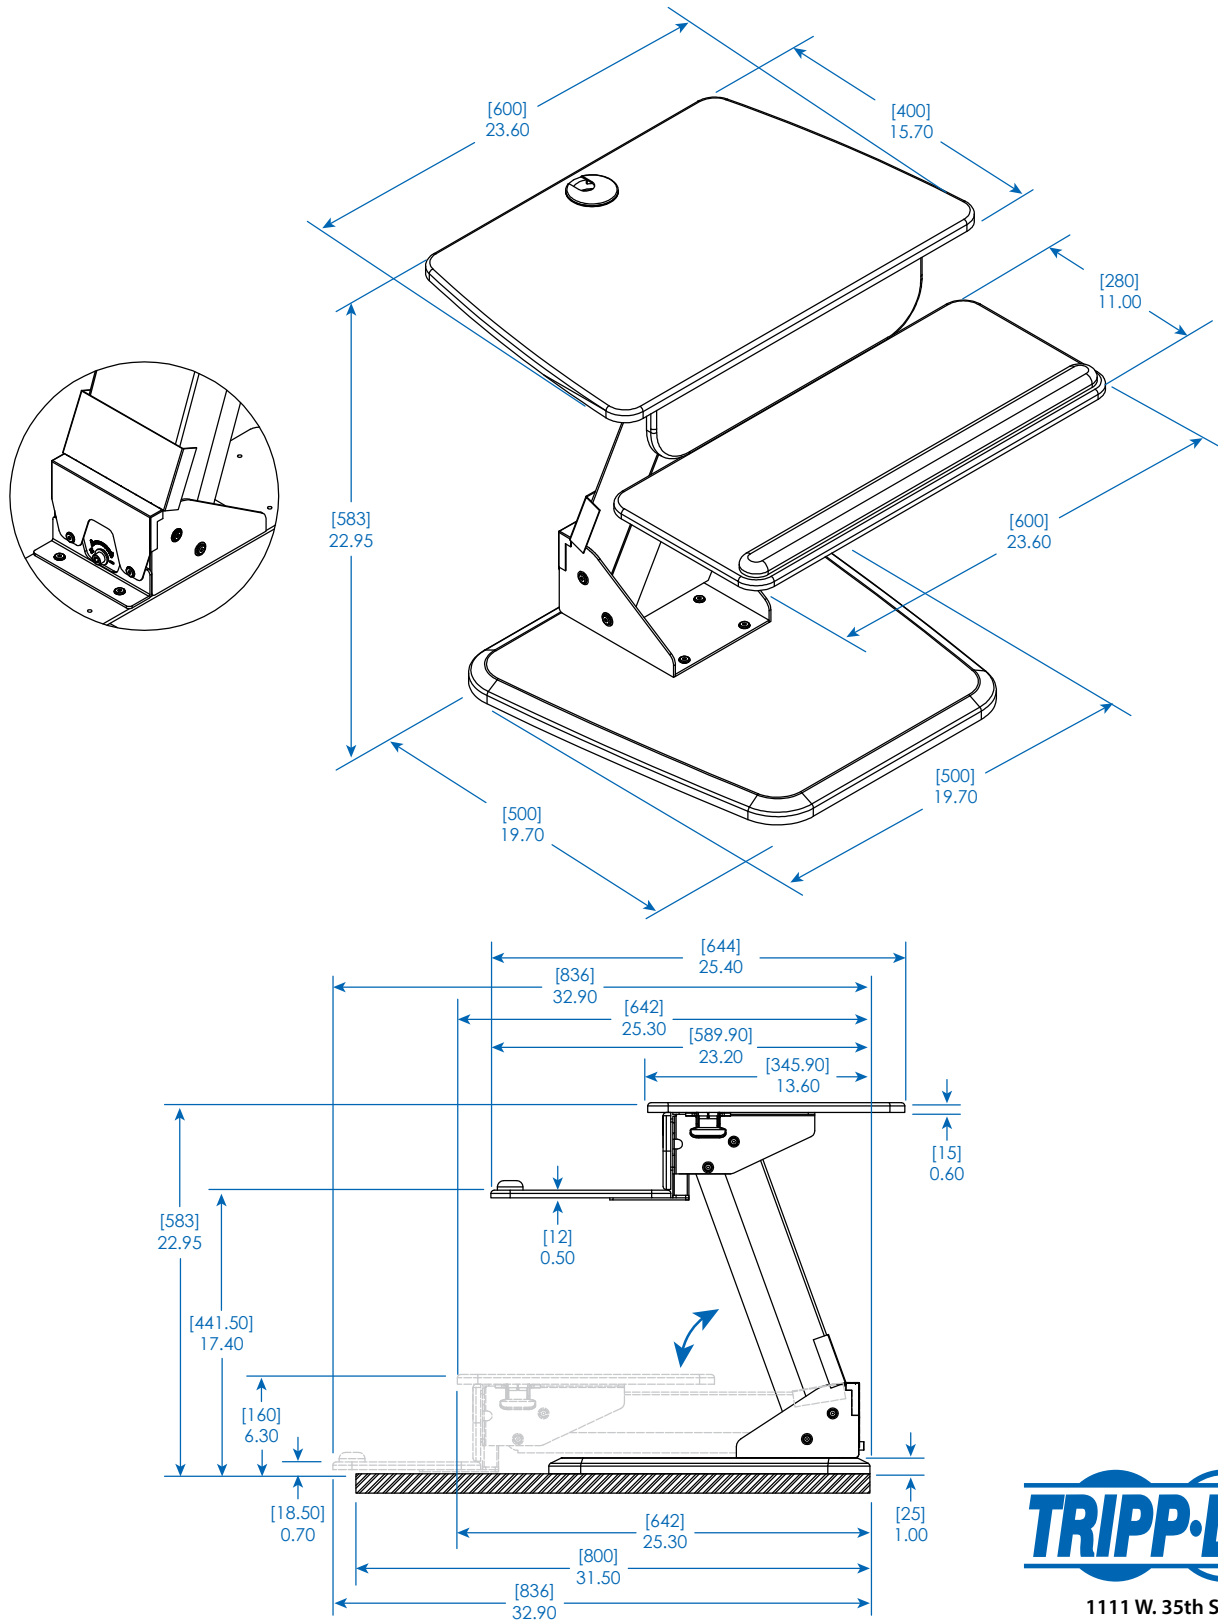

MODEL:

WWSSDT

Dimensions: [mm] INCHES

Tripp Lite has a policy of continuous improvement. Specifications are subject to change without notice.

1111 W. 35th Street
Chicago, IL 60609 USA
773.869.1234
www.tripplite.com