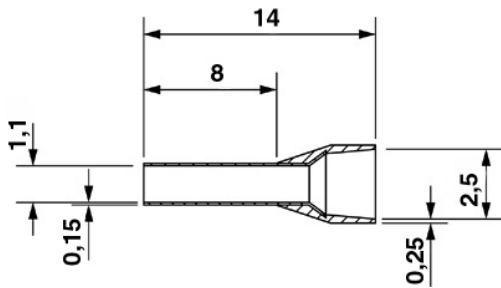

Ferrule diameter	1.1 mm
Insulating collar thickness	0.25 mm
Sleeve wall thickness	0.15 mm

Certificates / Approvals

Certification CSA, UCSA

Diagrams/Drawings

Dimensioned drawing