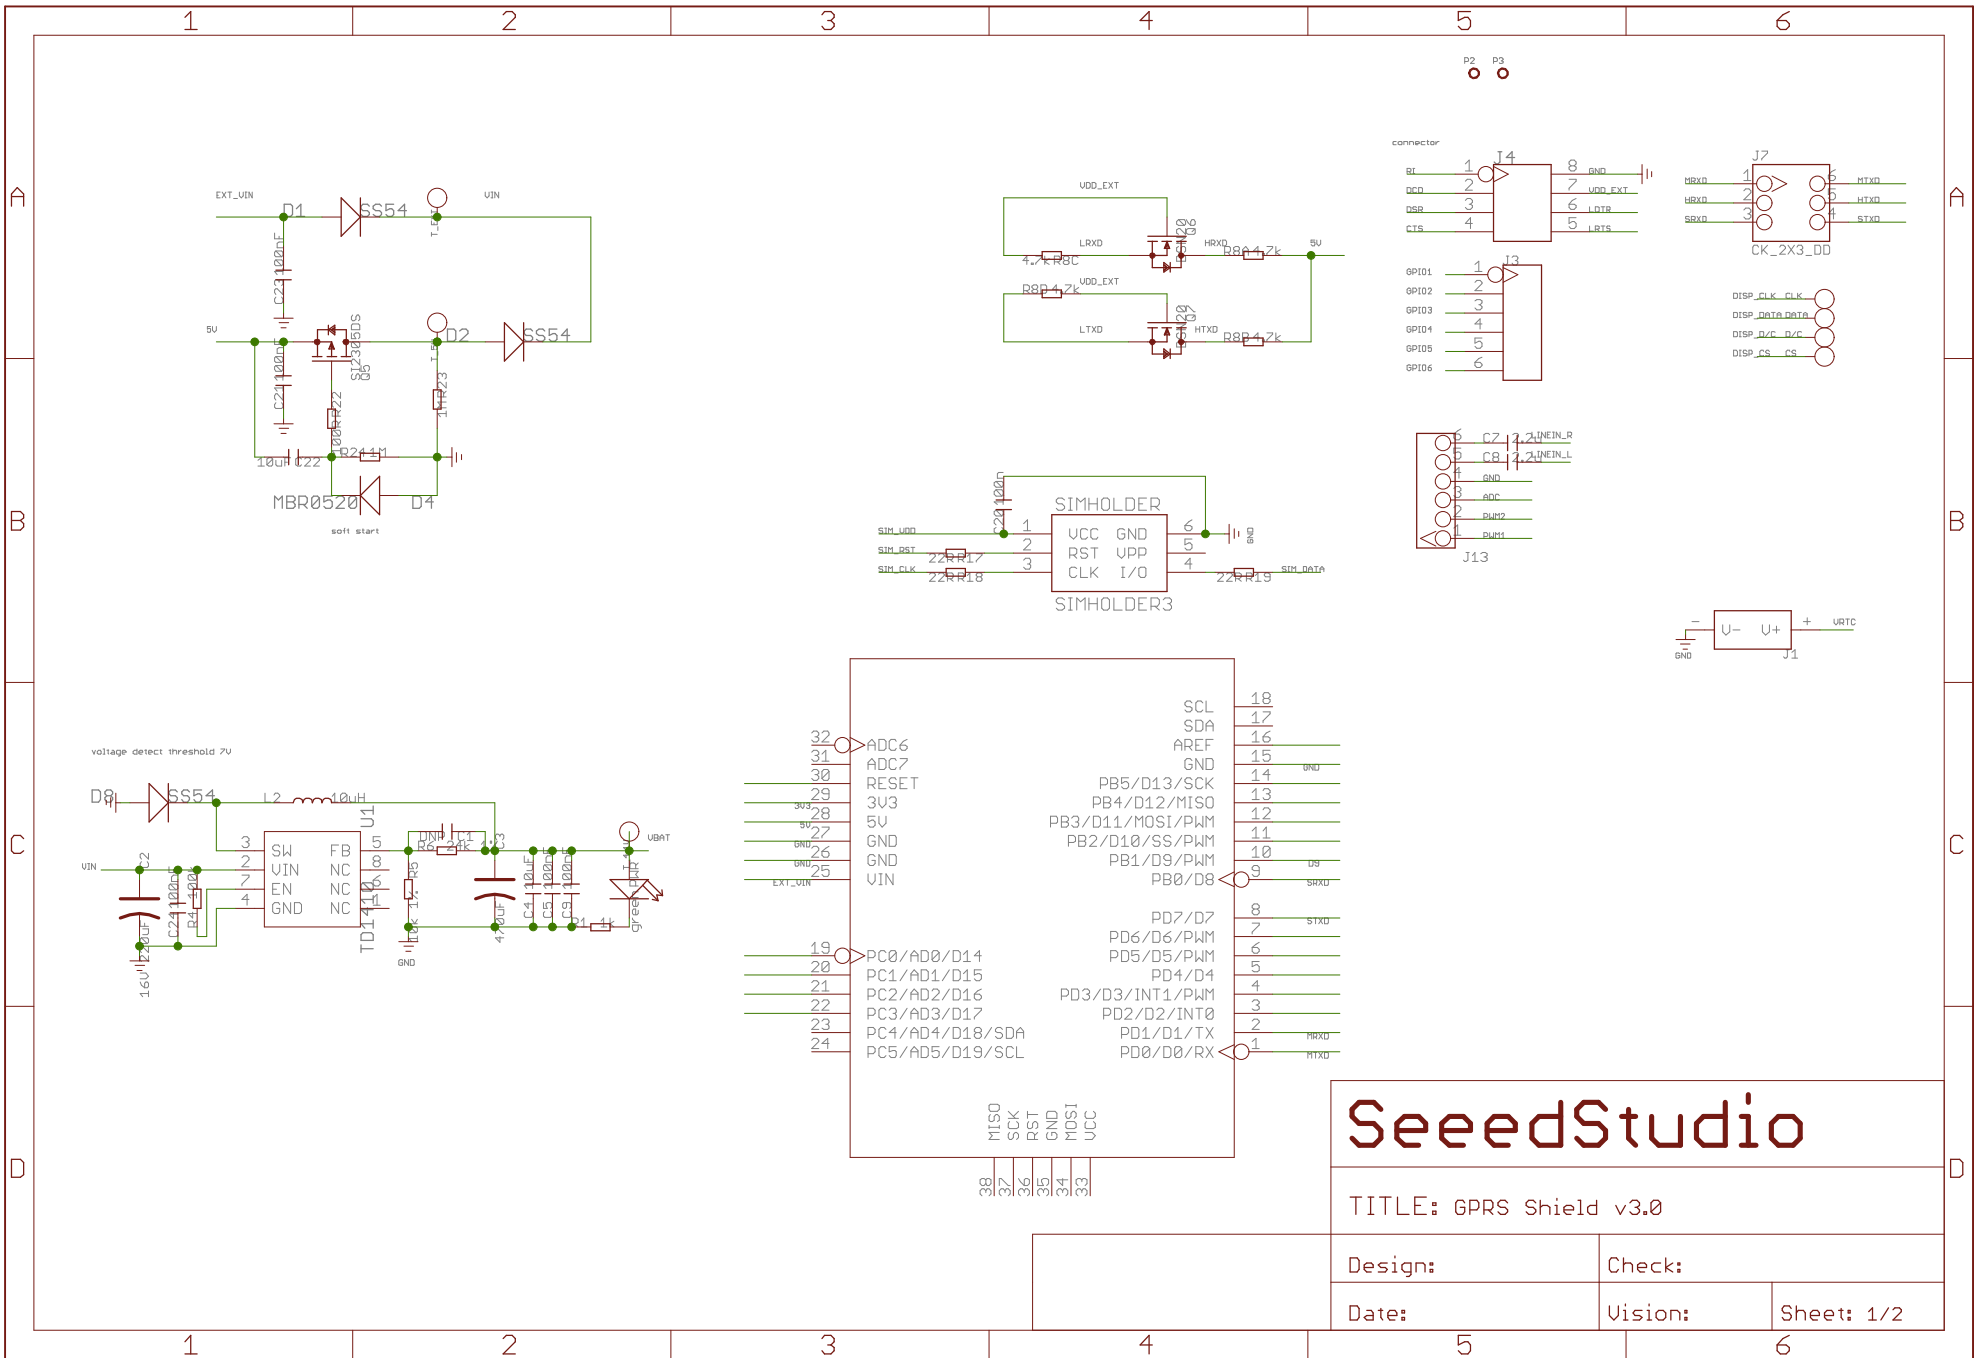

# SeeedStudio

TITLE: GPRS Shield v3.0

Design:	Check:
Date:	Vision:
	Sheet: 1/2