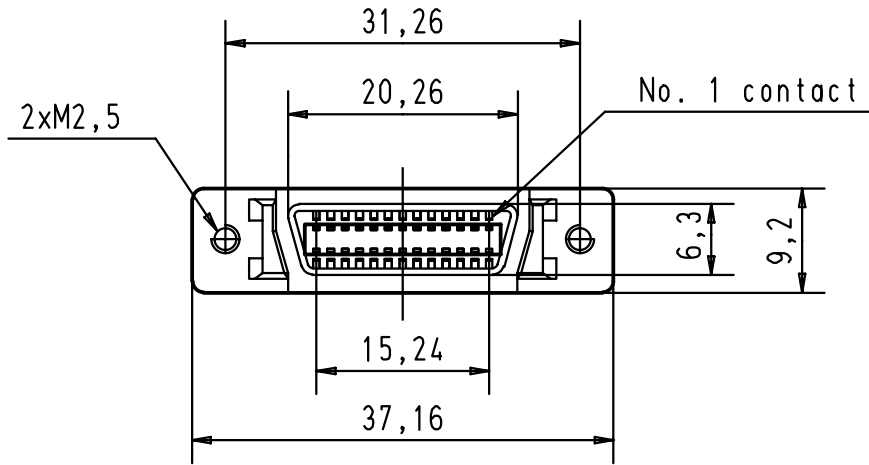

5 4 3 2 1

						 All Dim. in mm Orig. Size DIN A 4	har.mik <sup>®</sup> I/O bellow 26 poles female connector with straight solder pins and fixed latching	Maßstab/ Scale 1,5:1
			Detail.	21 JUN 01	S G			
			Insp.					
			Stand.					
27686	21 JUN 01	S G	HARTING EURL F-95972 Paris				TB 60 11 026 5102	Blatt/ Page 1 / 1
Mod.	Dat.	Name						