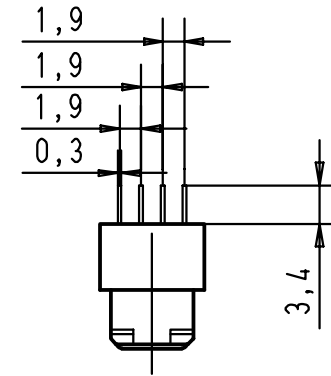

5 4 3 2 1

						 All Dim. in mm Orig. Size DIN A 4	har.mik <sup>®</sup> I/O bellow 26 poles female connector with straight solder pins and fixed latching	Maßstab/ Scale 1,5:1
			Detail.	21 JUN 01	S G			
			Insp.					
			Stand.					
27686	21 JUN 01	S G	HARTING EURL F-95972 Paris				TB 60 11 026 5102	Blatt/ Page 1 / 1
Mod.	Dat.	Name						