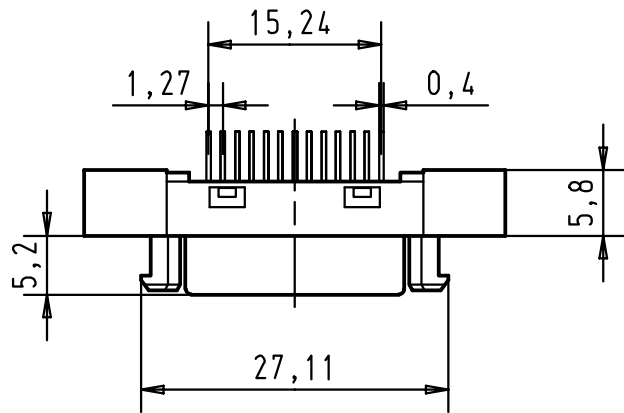

5 4 3 2 1

						 All Dim. in mm Orig. Size DIN A 4	har.mik <sup>®</sup> I/O bellow 26 poles female connector with straight solder pins and fixed latching	Maßstab/ Scale 1,5:1
			Detail.	21 JUN 01	S G			
			Insp.					
			Stand.					
27686	21 JUN 01	S G	HARTING EURL F-95972 Paris				TB 60 11 026 5102	Blatt/ Page 1 / 1
Mod.	Dat.	Name						