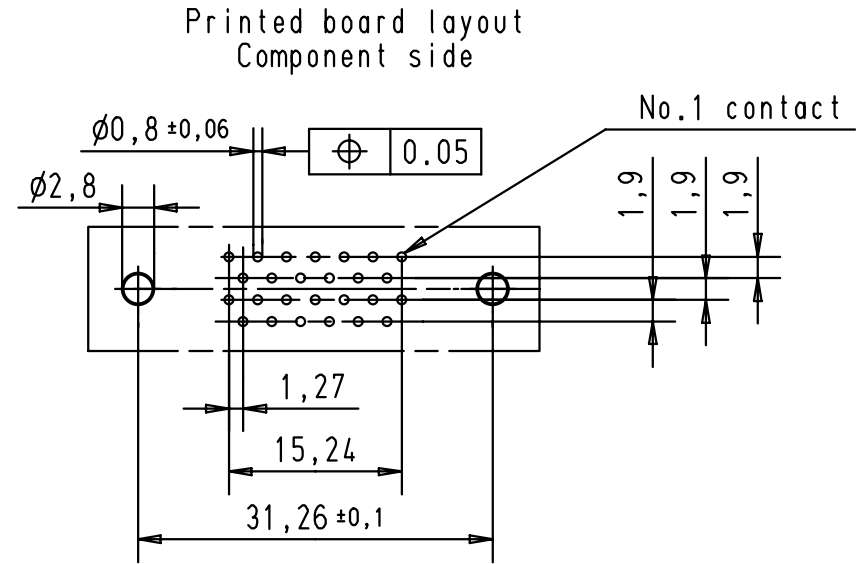

5 4 3 2 1

						 All Dim. in mm Orig. Size DIN A 4	har.mik <sup>®</sup> I/O bellow 26 poles female connector with straight solder pins and fixed latching	Maßstab/ Scale 1,5:1
			Detail.	21 JUN 01	S G			
			Insp.					
			Stand.					
27686	21 JUN 01	S G	HARTING EURL F-95972 Paris				TB 60 11 026 5102	Blatt/ Page 1 / 1
Mod.	Dat.	Name						