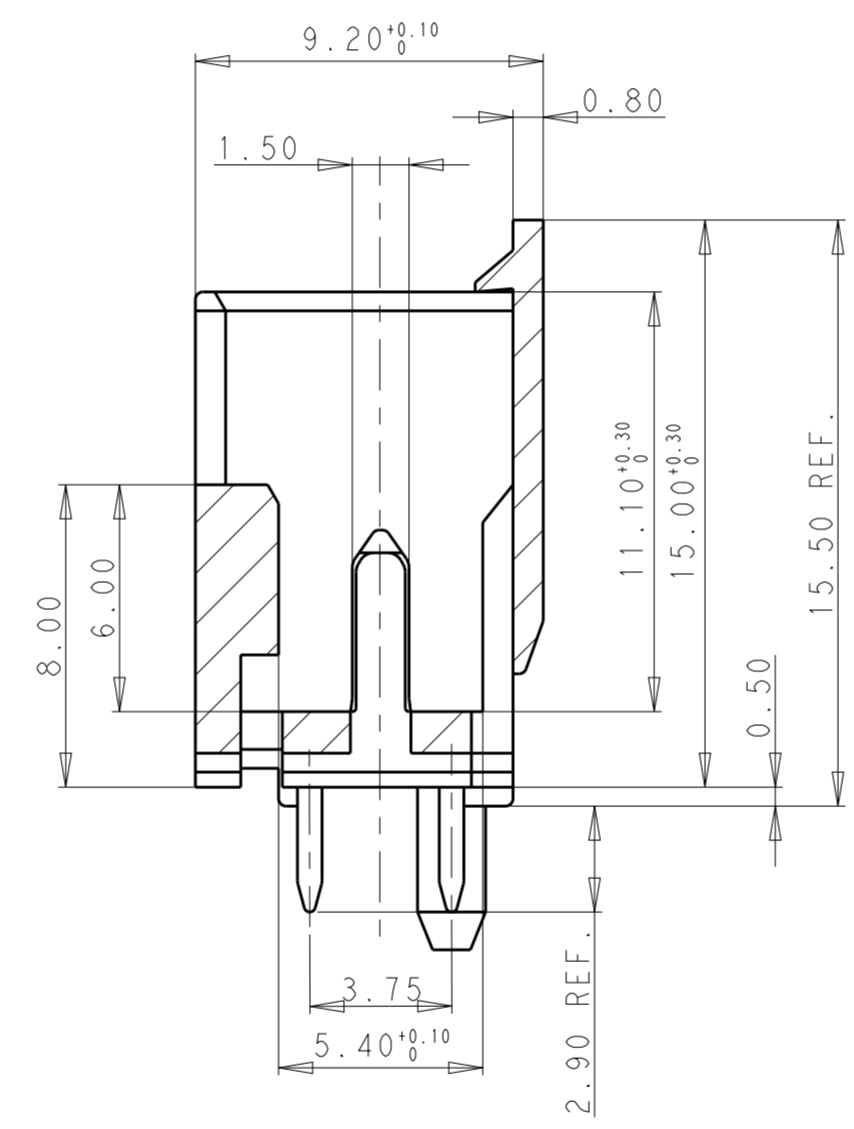

NOTE

- 1 MATERIAL: HOUSING, NYLON, UL94 V0, 750°C GWT NO FLAME COLOR NATURAL, CONTACT, COPPER ALLOY, 0.60MM THICK
- 2 FINISH: TIN PLATING OVER NICKEL UNDERPLATING
- 3 PCB LAYOUT AS SHOWN
- 4 PACKAGING: LOOSE PIECE OR TUBE. THE PART NUMBERS IN THIS DRAWING ARE WITH LOOSE PIECE PACKAGING. PLEASE CONTACT TE SALES REPRESENTATIVES FOR TUBE PACKAGING REQUIREMENT.

SECTION A-A

PCB LAYOUT-SOLDER SIDE

40.10	35.00	15
37.60	32.50	14
35.10	30.00	13
32.60	27.50	12
30.10	25.00	11
27.60	22.50	10
25.10	20.00	9
22.60	17.50	8
20.10	15.00	7
17.60	12.50	6
15.10	10.00	5
12.60	7.50	4
10.10	5.00	3
N	M	NO. OF POS.

THIS DRAWING IS A CONTROLLED DOCUMENT.		DWN MARK ZHU 18MAR2013	TE Connectivity	
DIMENSIONS: mm		CHK DANIEL ZHANG 18MAR2013		
TOLERANCES UNLESS OTHERWISE SPECIFIED:		APVD YUJHONG MAO 18MAR2013	NAME RAST 2.5 TAB HEADER ASSY TH, VERTICAL, EXTERNAL LOCKING SELECTIVE	
0 PLC ± 1 PLC ± 2 PLC ±0.2 3 PLC ± 4 PLC ± ANGLES ±1° FINISH		PRODUCT SPEC 108-106079	SIZE A200779	DRAWING NO C-2232330
MATERIAL		WEIGHT	RESTRICTED TO	
		CUSTOMER DRAWING	SCALE NA	SHEET 1 OF 3
			REV A	