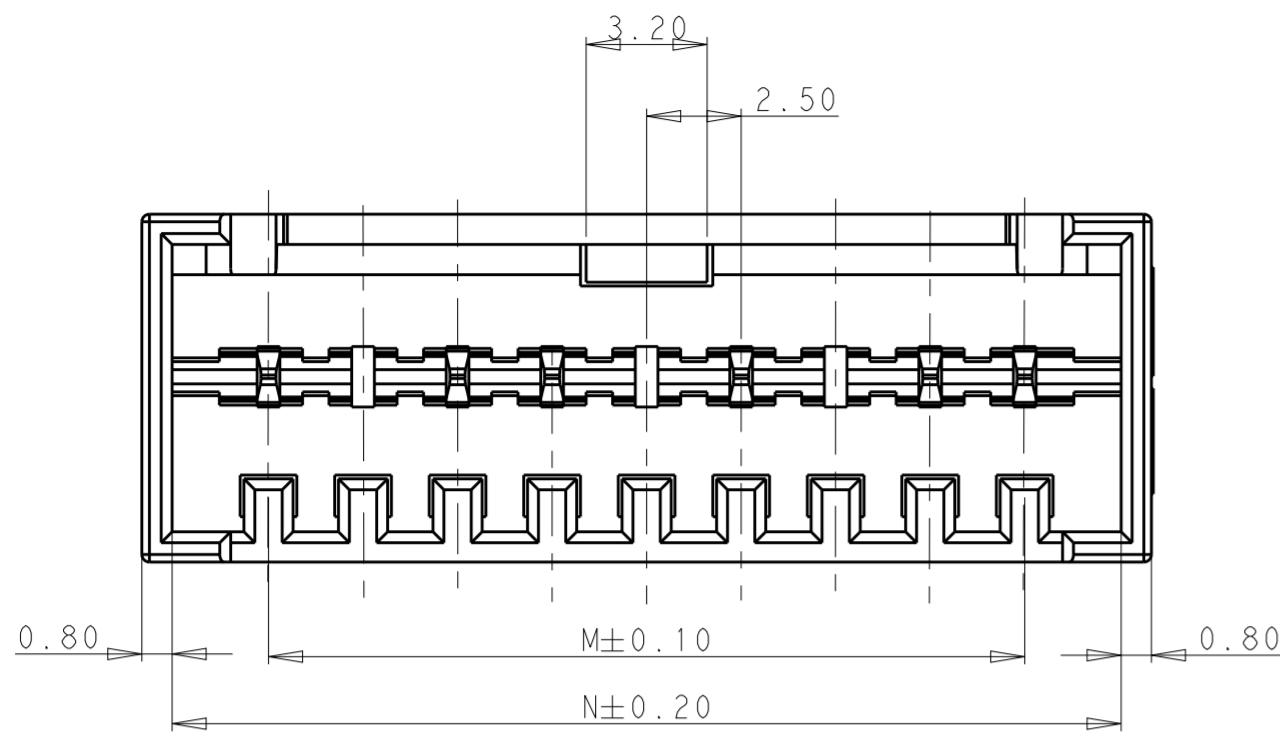

THIS DRAWING IS UNPUBLISHED. RELEASED FOR PUBLICATION 20
© COPYRIGHT 20 BY - ALL RIGHTS RESERVED.

LOC		DIST		REVISIONS			
P	LTR	DESCRIPTION	DATE	DWN	APVD		
	A	FIRST RELEASE	18MAR2013	MZ	YHM		

NOTE

1. 1 MATERIAL: HOUSING, NYLON, UL94 V0, 750°C GWT NO FLAME COLOR NATURAL, CONTACT, COPPER ALLOY, 0.60MM THICK
2. 2 FINISH: TIN PLATING OVER NICKEL UNDERPLATING
3. 3 PCB LAYOUT AS SHOWN
4. 4 PACKAGING: LOOSE PIECE OR TUBE. THE PART NUMBERS IN THIS DRAWING ARE WITH LOOSE PIECE PACKAGING. PLEASE CONTACT TE SALES REPRESENTATIVES FOR TUBE PACKAGING REQUIREMENT.