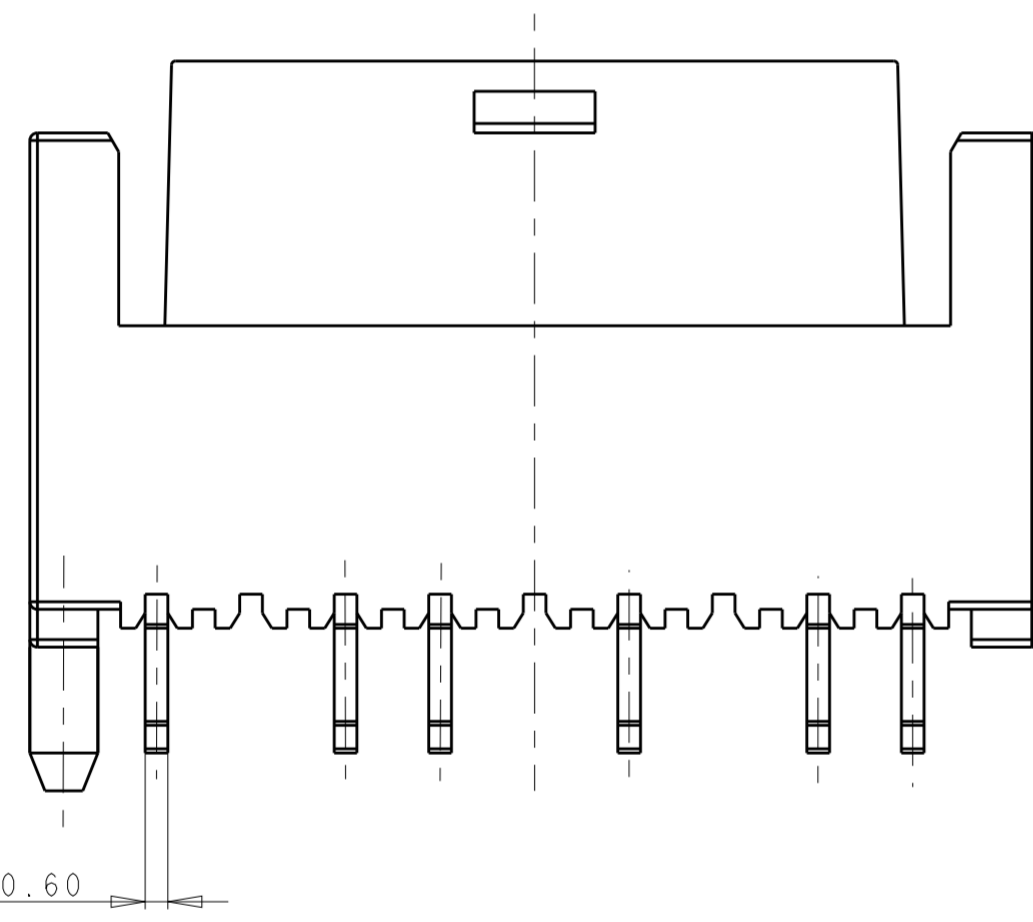

NOTE

- 1 MATERIAL: HOUSING, NYLON, UL94 V0, 750°C GWT NO FLAME COLOR NATURAL, CONTACT, COPPER ALLOY, 0.60MM THICK
- 2 FINISH: TIN PLATING OVER NICKEL UNDERPLATING
- 3 PCB LAYOUT AS SHOWN
- 4 PACKAGING: LOOSE PIECE OR TUBE. THE PART NUMBERS IN THIS DRAWING ARE WITH LOOSE PIECE PACKAGING. PLEASE CONTACT TE SALES REPRESENTATIVES FOR TUBE PACKAGING REQUIREMENT.

SECTION A-A

PCB LAYOUT-SOLDER SIDE

40.10	35.00	15
37.60	32.50	14
35.10	30.00	13
32.60	27.50	12
30.10	25.00	11
27.60	22.50	10
25.10	20.00	9
22.60	17.50	8
20.10	15.00	7
17.60	12.50	6
15.10	10.00	5
12.60	7.50	4
10.10	5.00	3
N	M	NO. OF POS.

THIS DRAWING IS A CONTROLLED DOCUMENT.		DWN MARK ZHU 18MAR2013	TE Connectivity	
DIMENSIONS: mm		CHK DANIEL ZHANG 18MAR2013		
TOLERANCES UNLESS OTHERWISE SPECIFIED:		APVD YUJHONG MAO 18MAR2013	NAME RAST 2.5 TAB HEADER ASSY TH, VERTICAL, EXTERNAL LOCKING SELECTIVE	
0 PLC ± 1 PLC ± 2 PLC ±0.2 3 PLC ± 4 PLC ± ANGLES ±1° FINISH		PRODUCT SPEC 108-106079	SIZE A200779	DRAWING NO C-2232330
MATERIAL		WEIGHT	RESTRICTED TO	
		CUSTOMER DRAWING	SCALE NA	SHEET 1 OF 3
			REV A	

THIS DRAWING IS A CONTROLLED DOCUMENT.		DWN MARK ZHU 18MAR2013	TE Connectivity		
DIMENSIONS: mm		CHK ZHANG DANIEL 18MAR2013			NAME RAST 2.5 TAB HEADER ASSY TH, VERTICAL, EXTERNAL LOCKING SELECTIVE
		APVD YUJHONG MAO 18MAR2013			RESTRICTED TO -
TOLERANCES UNLESS OTHERWISE SPECIFIED:		PRODUCT SPEC -		SIZE A200779	
0 PLC ±-		APPLICATION SPEC -		CAGE CODE C-2232330	
1 PLC ±		WEIGHT -		DRAWING NO -	
2 PLC ±		CUSTOMER DRAWING		SCALE 4:1	
3 PLC ±		SCALE 4:1		SHEET 3 OF 3	
4 PLC ±		SCALE 4:1		REV A	
ANGLES ±		SCALE 4:1		REV A	
FINISH		SCALE 4:1		REV A	