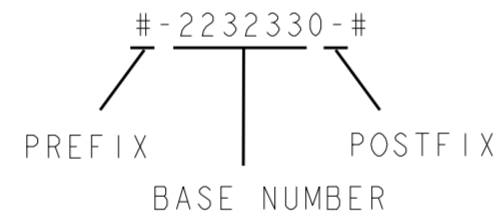

LOC		DIST		REVISIONS			
P	LTR	DESCRIPTION	DATE	DWN	APVD		
-	-	SEE SHEET 1	-	-	-		

FOR ANY KEYING CONFIGURATION, THERE ARE EIGHT COLORS AVAILABLE, BESIDES THE NATURAL COLOR, THERE ARE OTHER SEVEN COLORS, INCLUDE: YELLOW, BLUE, GREY, PURPLE, RED, GREEN, BLACK. THE WHITE VERSION IS PRELIMINARY. THE P/N OF THE COLOR CONNECTOR ARE BASED ON THE NATURAL CONNECTOR, THE PREFIX AND POSTFIX ARE THE SAME FOR THE SAME KEYING CONFIGURATION, BUT THE BASE NUMBERS ARE DIFFERENT ACCORDING TO DIFFERENT COLOR. THE FOLLOWING SHOWS WHAT'S THE P/N FOR COLOR CONNECTOR

COLOR	PART NUMBER OF THE CONNECTOR				COMMENTS
	WITH TIN PLATING CONTACT		WITH AG PLATING CONTACT		
NATURAL	#-2232330-#	#-2232367-#	#-2232384-#	#-2232385-#	THE DETAIL P/N FOR DIFFERENT KEYING SEE SHEET 1 & 2
RED	#-2232368-#	#-2232369-#	#-2232386-#	#-2232387-#	THE PREFIX AND POSTFIX ARE THE SAME WITH THE P/N OF THE NATURAL CONNECTOR FOR THE SAME KEYING CONFIGURATION, JUST THE BASE NUMBERS ARE DIFFERENT BASED ON DIFFERENT COLOR. # CAN BE THE NUMBER FROM 0 TO 9.
BLUE	#-2232370-#	#-2232371-#	#-2232388-#	#-2232389-#	
YELLOW	#-2232372-#	#-2232373-#	#-2232390-#	#-2232391-#	
BALCK	#-2232374-#	#-2232375-#	#-2232392-#	#-2232393-#	
GREY	#-2232376-#	#-2232377-#	#-2232394-#	#-2232395-#	
GREEN	#-2232378-#	#-2232379-#	#-2232396-#	#-2232397-#	
PURPLE	#-2232380-#	#-2232381-#	#-2232398-#	#-2232399-#	
WHITE	#-2232382-#	#-2232383-#	#-2232400-#	#-2232401-#	

THIS DRAWING IS A CONTROLLED DOCUMENT.		DWN MARK ZHU 18MAR2013	TE Connectivity		
DIMENSIONS: mm		CHK ZHANG DANIEL 18MAR2013			NAME RAST 2.5 TAB HEADER ASSY TH, VERTICAL, EXTERNAL LOCKING SELECTIVE
		APVD YUJHONG MAO 18MAR2013			RESTRICTED TO -
TOLERANCES UNLESS OTHERWISE SPECIFIED:		PRODUCT SPEC -		SIZE A200779	
0 PLC ±-		APPLICATION SPEC -		CAGE CODE C-2232330	
1 PLC ±		WEIGHT -		DRAWING NO -	
2 PLC ±		CUSTOMER DRAWING		SCALE 4:1	
3 PLC ±		SCALE 4:1		SHEET 3 OF 3	
4 PLC ±		SCALE 4:1		REV A	
ANGLES ±		SCALE 4:1		REV A	
FINISH		SCALE 4:1		REV A